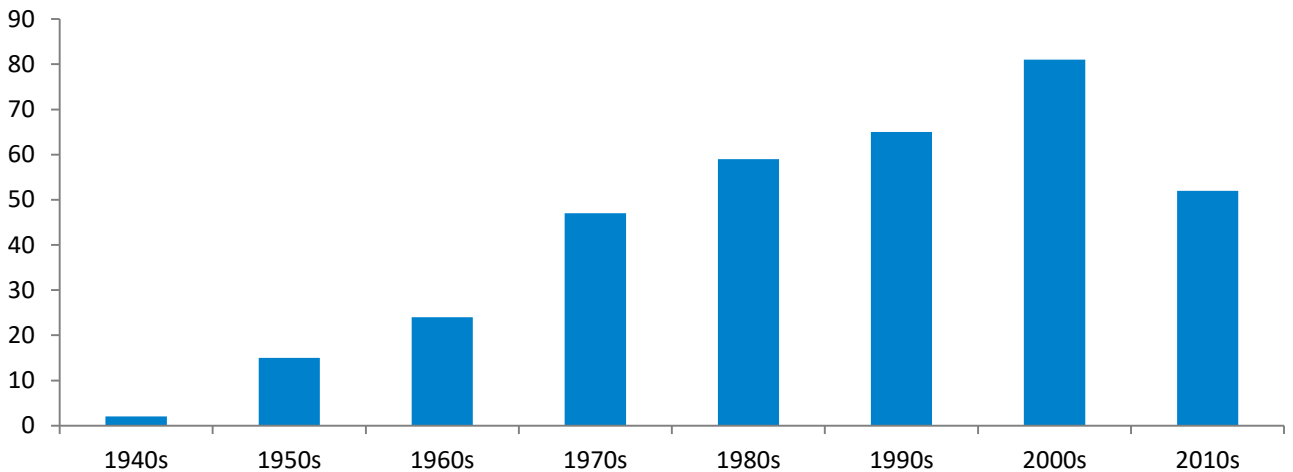

Geographic Profile – Atlanta Metropolitan Area

Current as of 12/13/18

Total MBA/EMBA alumni: 345 (50 are EMBA's)
 Total certificate alumni: 47
 Total FY19 Reunion Year alumni: 98
 Total FY18 donors: 55
 Median FY18 annual fund gift: \$100
 FY18 participation rate: 16.1%
 FY19 participation rate goal: 25.0%
 To become part of the 25.0%, visit:
<https://giving.columbia.edu/giveonline/>

Number of Alumni Per Graduation Year

Employment Breakdown by Industry

Geographic Distribution

Top cities: Atlanta, Marietta, Alpharetta