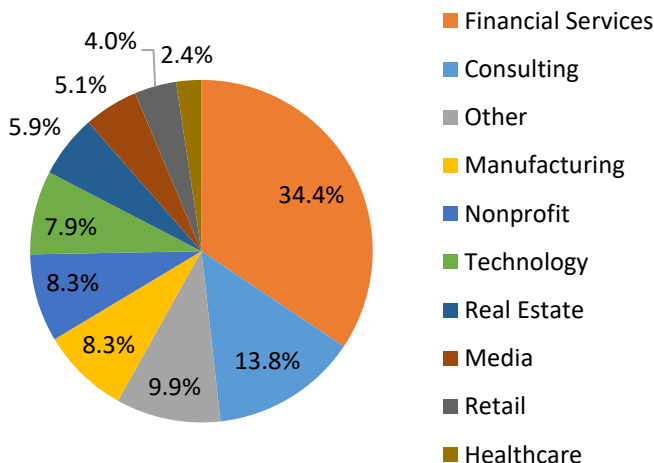

Geographic Profile – Atlanta Metropolitan Area

Current as of 12/13/18

Total MBA/EMBA alumni: 345 (50 are EMBA's)
 Total certificate alumni: 47
 Total FY19 Reunion Year alumni: 98
 Total FY18 donors: 55
 Median FY18 annual fund gift: \$100
 FY18 participation rate: 16.1%
 FY19 participation rate goal: 25.0%
 To become part of the 25.0%, visit:
<https://giving.columbia.edu/giveonline/>

Number of Alumni Per Graduation Year

Employment Breakdown by Industry

Geographic Distribution

Top cities: Atlanta, Marietta, Alpharetta