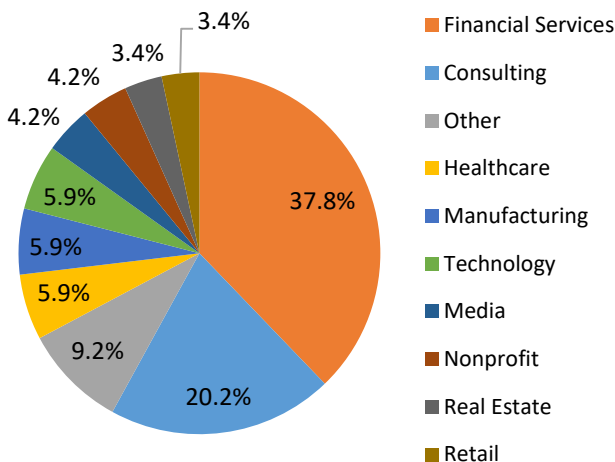

Employment Breakdown by Industry