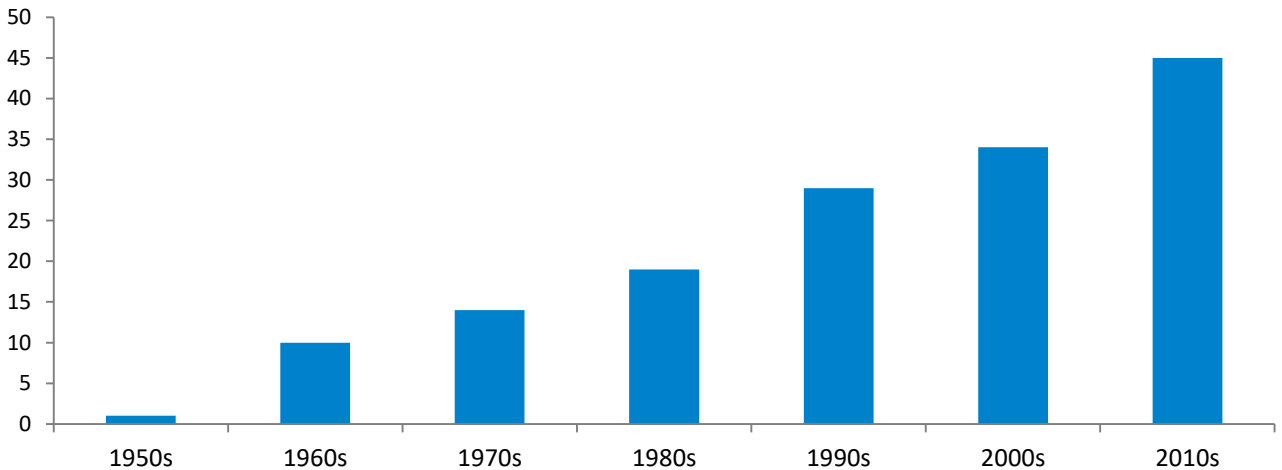

# Geographic Profile – Australia

Current as of 12/13/18

Total MBA/EMBA alumni: 152 (27 are EMBA's)  
 Total certificate alumni: 168  
 Total FY19 Reunion Year alumni: 38  
 Total FY18 donors: 7  
 Median FY18 annual fund gift: \$100  
 FY18 participation rate: 4.8%  
 FY19 participation rate goal: 25.0%  
 To become part of the 25.0%, visit:  
<https://giving.columbia.edu/giveonline/>

## Number of Alumni Per Graduation Year