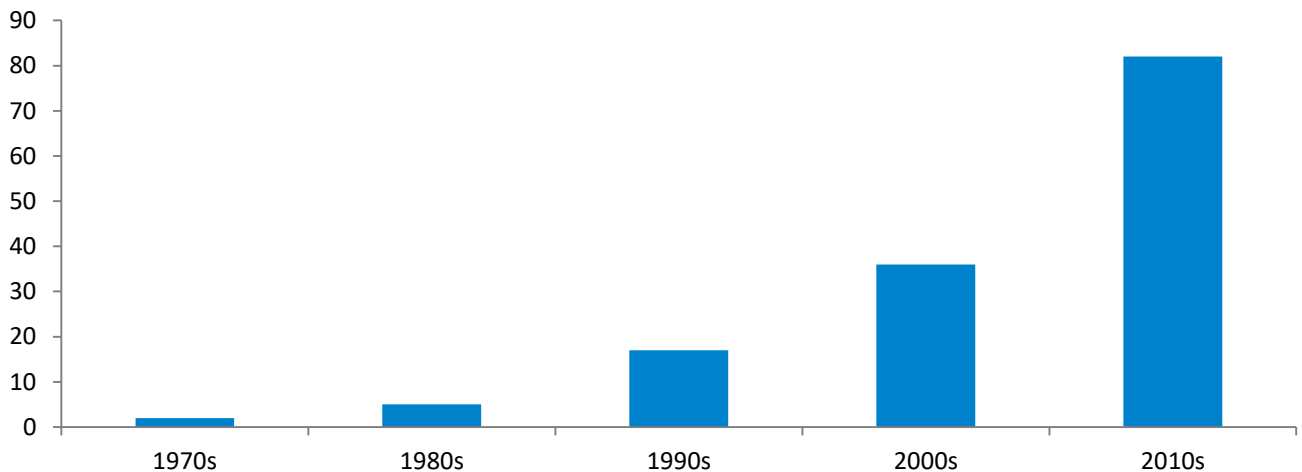

Geographic Profile – Beijing

Current as of 1/8/19

Total MBA/EMBA alumni: 142 (17 are EMBA's)
Total certificate alumni: 28
Total FY19 Reunion Year alumni: 32
FY19 participation rate goal: 25.0%
To become part of the 25.0%, visit:
<https://giving.columbia.edu/giveonline/>
Board of Overseers members in region: 0

External Relations and Development liaisons:
Beth Brown: eb2922@gsb.columbia.edu
Isaac Thweatt: it2262@gsb.columbia.edu
Alumni club presidents:
Steve Fan '08: cfan08@gsb.columbia.edu
Alex Zhou '11: azhou11@gsb.columbia.edu

Number of Alumni Per Graduation Year