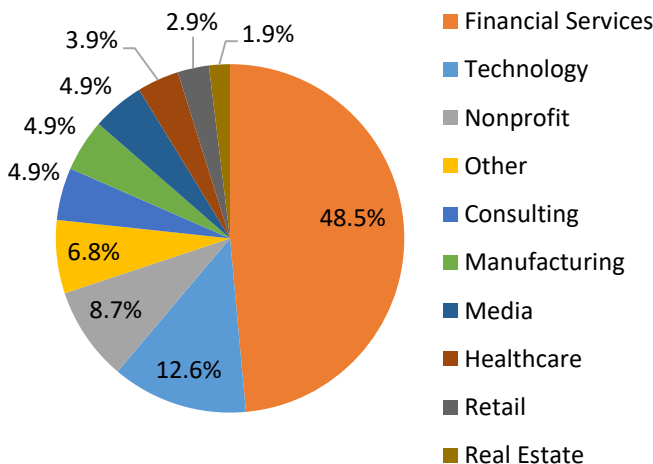

Employment Breakdown by Industry