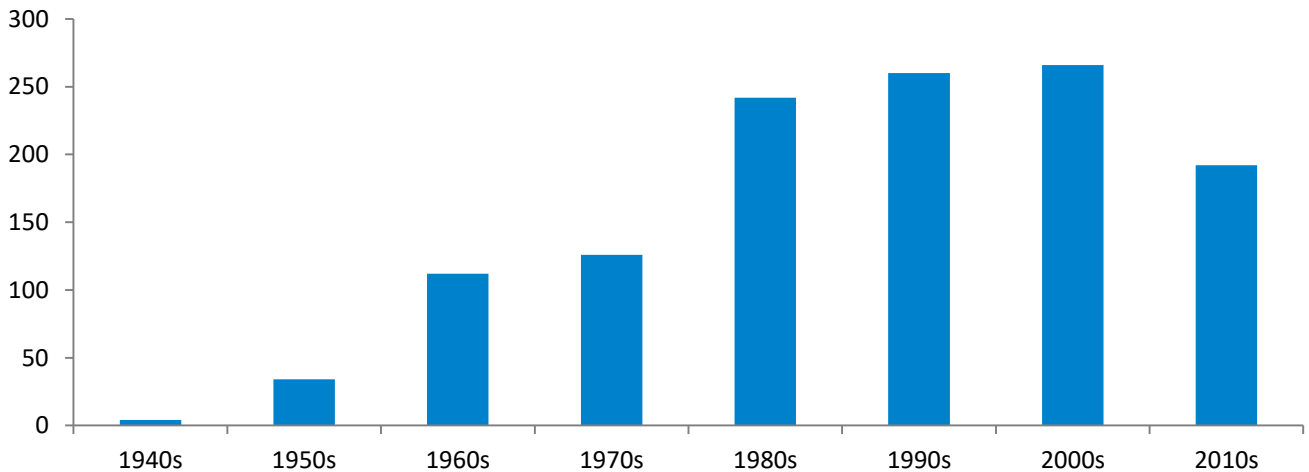

Geographic Profile – Boston Metropolitan Area

Current as of 12/14/18

Total MBA/EMBA alumni: 1,236 (187 are EMBA's)
 Total certificate alumni: 55
 Total FY19 Reunion Year alumni: 373
 Total FY18 donors: 238
 Median FY18 annual fund gift: \$155
 FY18 participation rate: 19.5%
 FY19 participation rate goal: 25.0%
 To become part of the 25.0%, visit:
<https://giving.columbia.edu/giveonline/>

Number of Alumni Per Graduation Year

Employment Breakdown by Industry

Geographic Distribution

Top cities: Boston, Cambridge, Brookline