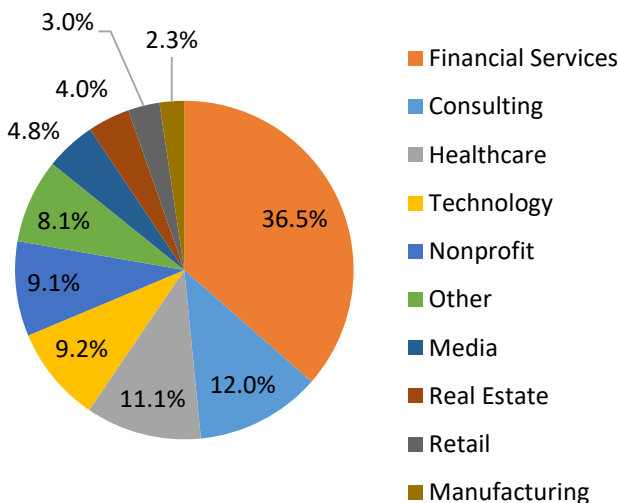

Geographic Profile – Boston Metropolitan Area

Current as of 12/14/18

Total MBA/EMBA alumni: 1,236 (187 are EMBA's)
 Total certificate alumni: 55
 Total FY19 Reunion Year alumni: 373
 Total FY18 donors: 238
 Median FY18 annual fund gift: \$155
 FY18 participation rate: 19.5%
 FY19 participation rate goal: 25.0%
 To become part of the 25.0%, visit:
<https://giving.columbia.edu/giveonline/>

Number of Alumni Per Graduation Year

Employment Breakdown by Industry

Geographic Distribution

Top cities: Boston, Cambridge, Brookline