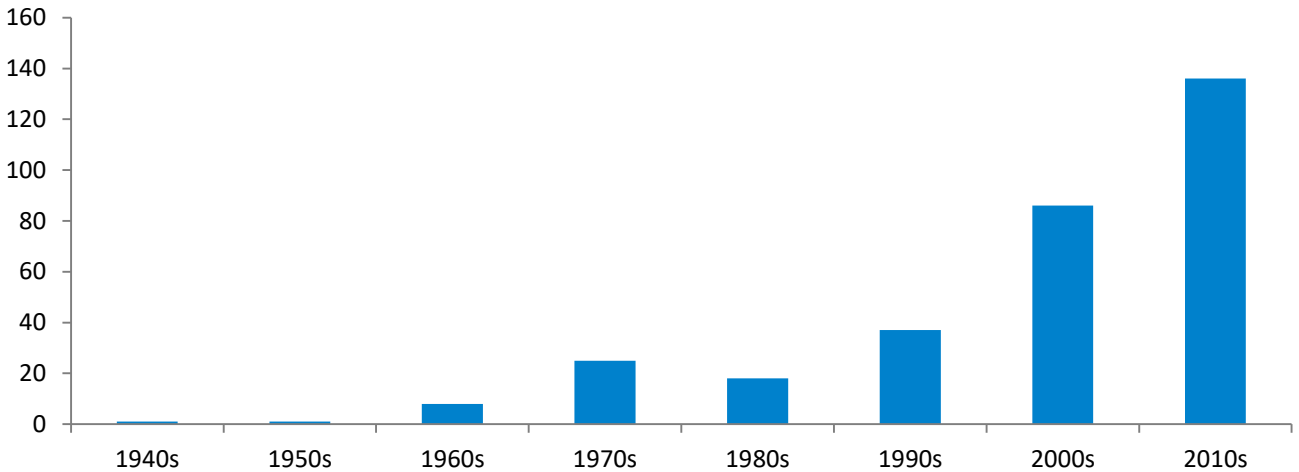

Geographic Profile – Brazil

Current as of 1/4/19

Total MBA/EMBA alumni: 312 (35 are EMBA's)
 Total certificate alumni: 153
 Total FY19 Reunion Year alumni: 83
 Total FY18 donors: 29
 Median FY18 annual fund gift: \$158
 FY18 participation rate: 9.8%
 FY19 participation rate goal: 25.0%
 To become part of the 25.0%, visit:
<https://giving.columbia.edu/giveonline/>

Number of Alumni Per Graduation Year

Employment Breakdown by Industry

Geographic Distribution

Top cities: Sao Paulo, Rio de Janeiro, Belo Horizonte