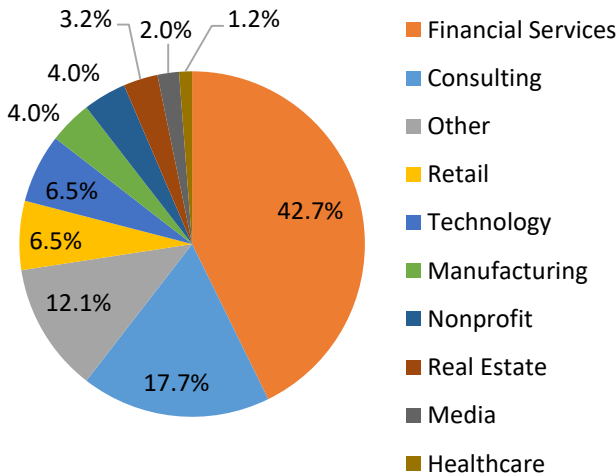

Geographic Profile – Brazil

Current as of 1/4/19

Total MBA/EMBA alumni: 312 (35 are EMBA's)
 Total certificate alumni: 153
 Total FY19 Reunion Year alumni: 83
 Total FY18 donors: 29
 Median FY18 annual fund gift: \$158
 FY18 participation rate: 9.8%
 FY19 participation rate goal: 25.0%
 To become part of the 25.0%, visit:
<https://giving.columbia.edu/giveonline/>

Number of Alumni Per Graduation Year

Employment Breakdown by Industry

Geographic Distribution

Top cities: Sao Paulo, Rio de Janeiro, Belo Horizonte