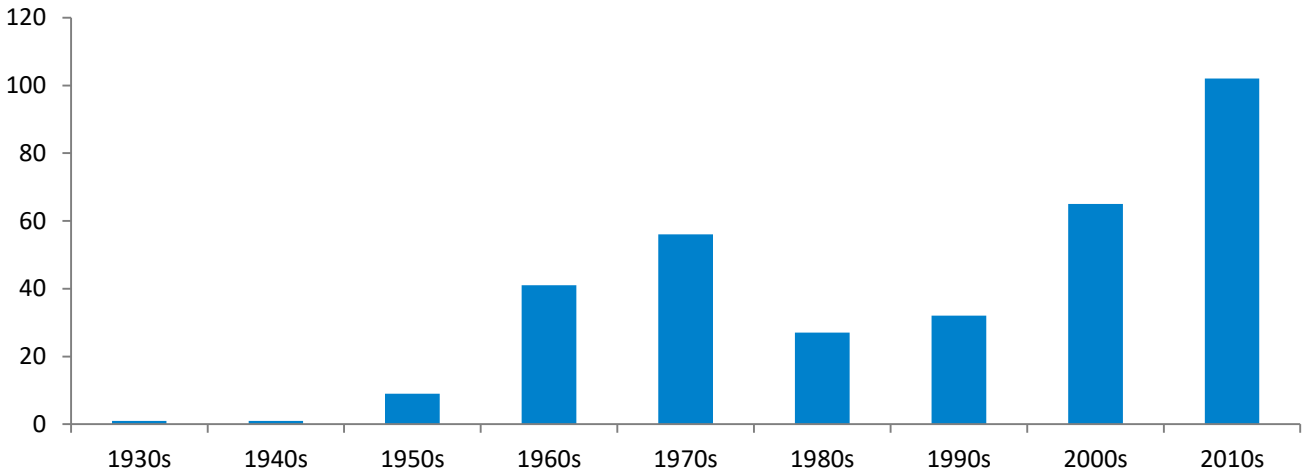

Geographic Profile – Canada

Current as of 12/14/18

Total MBA/EMBA alumni: 334 (56 are EMBA's)
Total certificate alumni: 101
Total FY19 Reunion Year alumni: 109
Total FY18 donors: 42
Median FY18 annual fund gift: $100
FY18 participation rate: 13.0%
FY19 participation rate goal: 25.0%
To become part of the 25.0%, visit:
<https://giving.columbia.edu/giveonline/>

External Relations and Development liaisons:
Jennifer Cole: jec2233@gsb.columbia.edu
Heidi Ihrig: hi2183@gsb.columbia.edu
Mallory Pike: mh3852@gsb.columbia.edu
Rashmi Trivedi: rt2442@gsb.columbia.edu

Alumni club presidents:
Chelsea Fieldsend '14 (Montreal)   Adil Ahamed '12 (Vancouver)
Robert Fine '14 (Montreal)   Jas Bagry '11 (Vancouver)
Andrea Robertson '80 (Toronto)

Board of Overseers members in region: 1

Number of Alumni Per Graduation Year