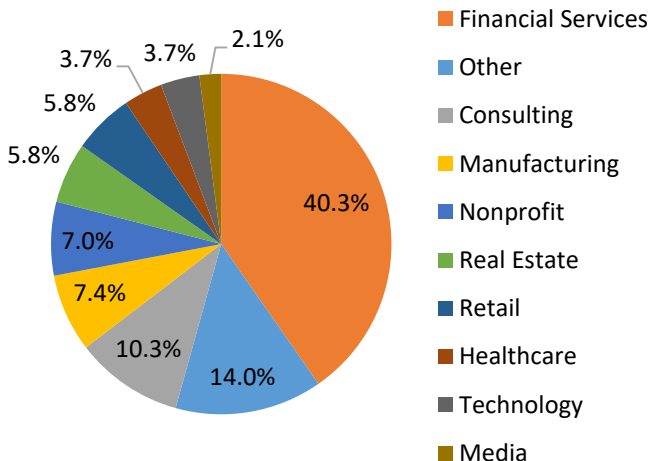

# Geographic Profile – Canada

Current as of 12/14/18

Total MBA/EMBA alumni: 334 (56 are EMBA's)  
 Total certificate alumni: 101  
 Total FY19 Reunion Year alumni: 109  
 Total FY18 donors: 42  
 Median FY18 annual fund gift: \$100  
 FY18 participation rate: 13.0%  
 FY19 participation rate goal: 25.0%  
 To become part of the 25.0%, visit:  
<https://giving.columbia.edu/giveonline/>

## Geographic Distribution

Top cities: Toronto, Montreal, Vancouver