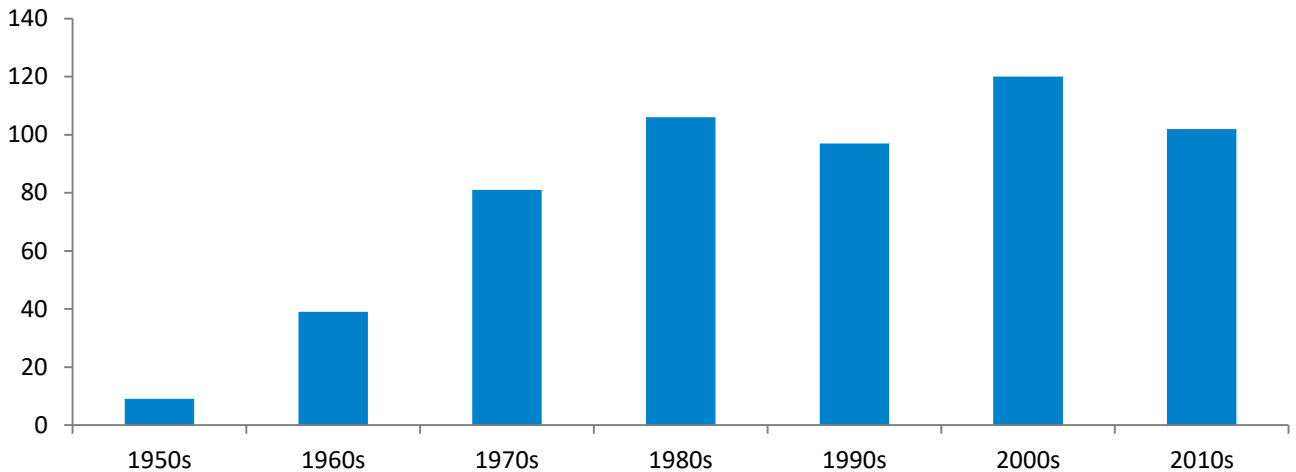

# Geographic Profile – Chicago Metropolitan Area

*Current as of 12/13/18*

Total MBA/EMBA alumni: 554 (69 are EMBA's)  
 Total certificate alumni: 48  
 Total FY19 Reunion Year alumni: 143  
 Total FY18 donors: 86  
 Median FY18 annual fund gift: \$135  
 FY18 participation rate: 15.9%  
 FY19 participation rate goal: 25.0%  
 To become part of the 25.0%, visit:  
<https://giving.columbia.edu/giveonline/>

## Number of Alumni Per Graduation Year

## Geographic Distribution

Top cities: Chicago, Wilmette, Evanston