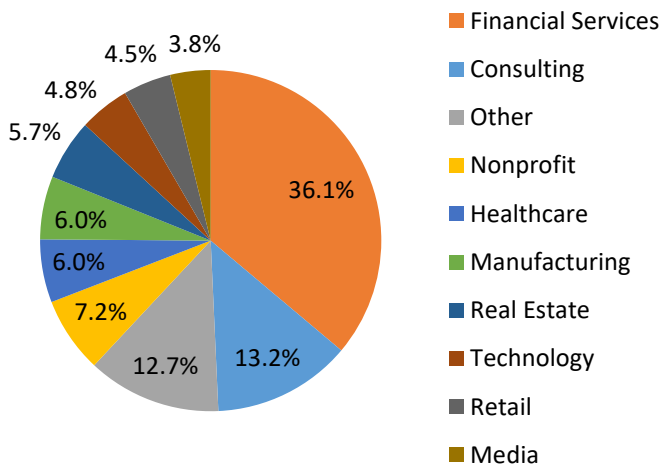

# Geographic Profile – Chicago Metropolitan Area

*Current as of 12/13/18*

Total MBA/EMBA alumni: 554 (69 are EMBA's)  
 Total certificate alumni: 48  
 Total FY19 Reunion Year alumni: 143  
 Total FY18 donors: 86  
 Median FY18 annual fund gift: \$135  
 FY18 participation rate: 15.9%  
 FY19 participation rate goal: 25.0%  
 To become part of the 25.0%, visit:  
<https://giving.columbia.edu/giveonline/>

## Geographic Distribution

Top cities: Chicago, Wilmette, Evanston