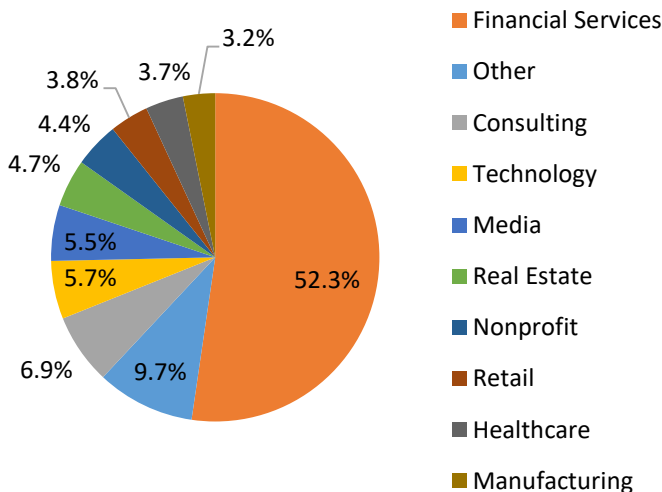

# Geographic Profile – Connecticut

Current as of 12/13/18

Total MBA/EMBA alumni: 2,484 (524 are EMBA's)  
 Total certificate alumni: 78  
 Total FY19 Reunion Year alumni: 691  
 Total FY18 donors: 437  
 Median FY18 annual fund gift: \$200  
 FY18 participation rate: 17.6%  
 FY19 participation rate goal: 25.0%  
 To become part of the 25.0%, visit:  
<https://giving.columbia.edu/giveonline/>

## Geographic Distribution

Top cities: Greenwich, Westport, Darien