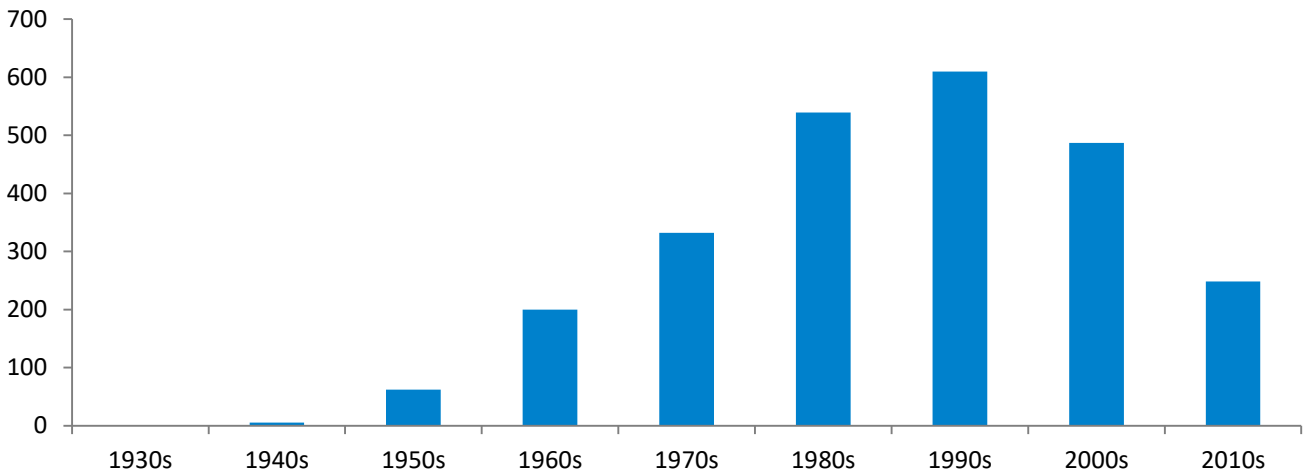

# Geographic Profile – Connecticut

Current as of 12/13/18

Total MBA/EMBA alumni: 2,484 (524 are EMBA's)  
 Total certificate alumni: 78  
 Total FY19 Reunion Year alumni: 691  
 Total FY18 donors: 437  
 Median FY18 annual fund gift: \$200  
 FY18 participation rate: 17.6%  
 FY19 participation rate goal: 25.0%  
 To become part of the 25.0%, visit:  
<https://giving.columbia.edu/giveonline/>

## Number of Alumni Per Graduation Year

## Geographic Distribution

Top cities: Greenwich, Westport, Darien