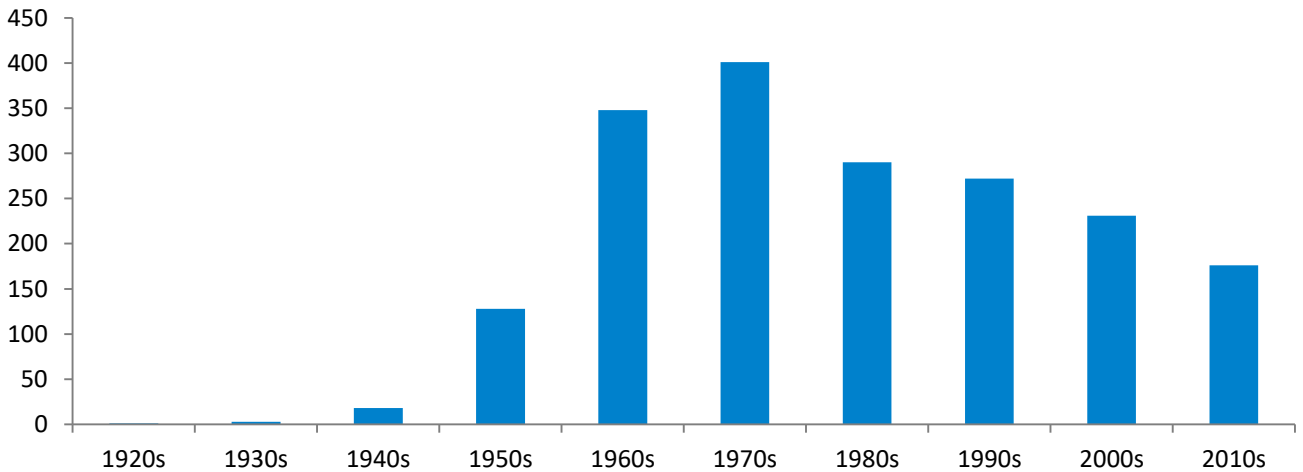

Geographic Profile – Florida

Current as of 12/12/18

Total MBA/EMBA alumni: 1,868 (278 are EMBA's)
 Total certificate alumni: 201
 Total FY19 Reunion Year alumni: 731
 Total FY18 donors: 273
 Median FY18 annual fund gift: \$150
 FY18 participation rate: 15.0%
 FY19 participation rate goal: 25.0%
 To become part of the 25.0%, visit:
<https://giving.columbia.edu/giveonline/>

Number of Alumni Per Graduation Year

Employment Breakdown by Industry

Geographic Distribution

Top cities: Miami, Naples, Boca Raton