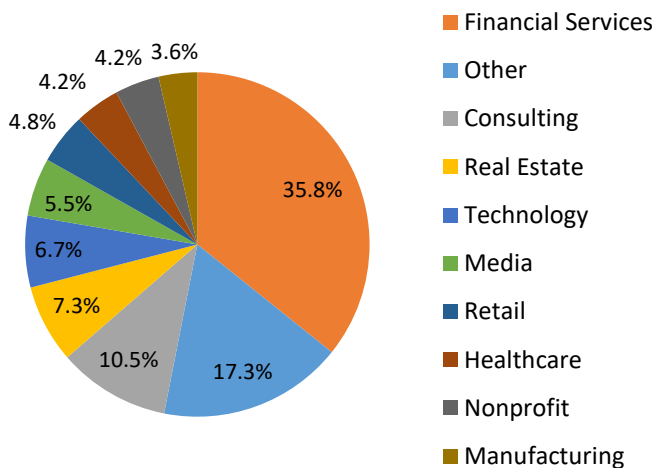

Geographic Profile – Florida

Current as of 12/12/18

Total MBA/EMBA alumni: 1,868 (278 are EMBA's)
 Total certificate alumni: 201
 Total FY19 Reunion Year alumni: 731
 Total FY18 donors: 273
 Median FY18 annual fund gift: \$150
 FY18 participation rate: 15.0%
 FY19 participation rate goal: 25.0%
 To become part of the 25.0%, visit:
<https://giving.columbia.edu/giveonline/>

Number of Alumni Per Graduation Year

Employment Breakdown by Industry

Geographic Distribution

Top cities: Miami, Naples, Boca Raton