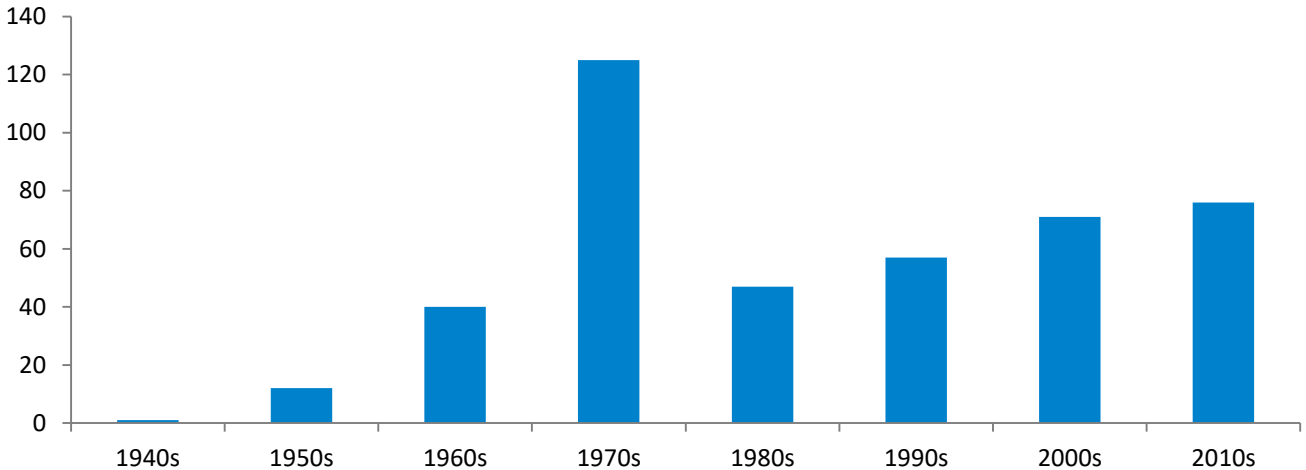

Geographic Profile – France

Current as of 12/14/18

Total MBA/EMBA alumni: 429 (73 are EMBA's)
 Total certificate alumni: 66
 Total FY19 Reunion Year alumni: 122
 Total FY18 donors: 12
 Median FY18 annual fund gift: \$200
 FY18 participation rate: 2.3%
 FY19 participation rate goal: 25.0%
 To become part of the 25.0%, visit:
<https://giving.columbia.edu/giveonline/>

Number of Alumni Per Graduation Year

Employment Breakdown by Industry

Geographic Distribution

Top cities: Paris, Neully Sur Seine, Boulogne Billancourt