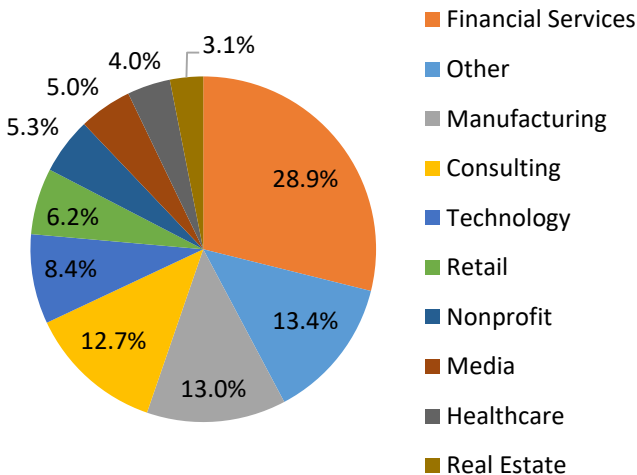

Geographic Profile – France

Current as of 12/14/18

Total MBA/EMBA alumni: 429 (73 are EMBA's)
 Total certificate alumni: 66
 Total FY19 Reunion Year alumni: 122
 Total FY18 donors: 12
 Median FY18 annual fund gift: \$200
 FY18 participation rate: 2.3%
 FY19 participation rate goal: 25.0%
 To become part of the 25.0%, visit:
<https://giving.columbia.edu/giveonline/>

Number of Alumni Per Graduation Year

Employment Breakdown by Industry

Geographic Distribution

Top cities: Paris, Neully Sur Seine, Boulogne Billancourt