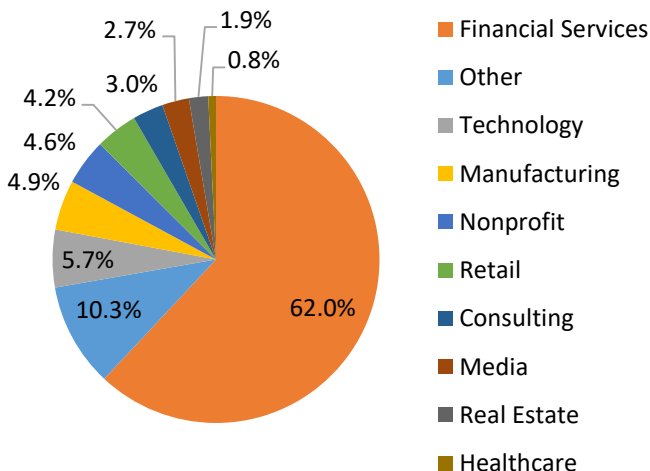

Employment Breakdown by Industry