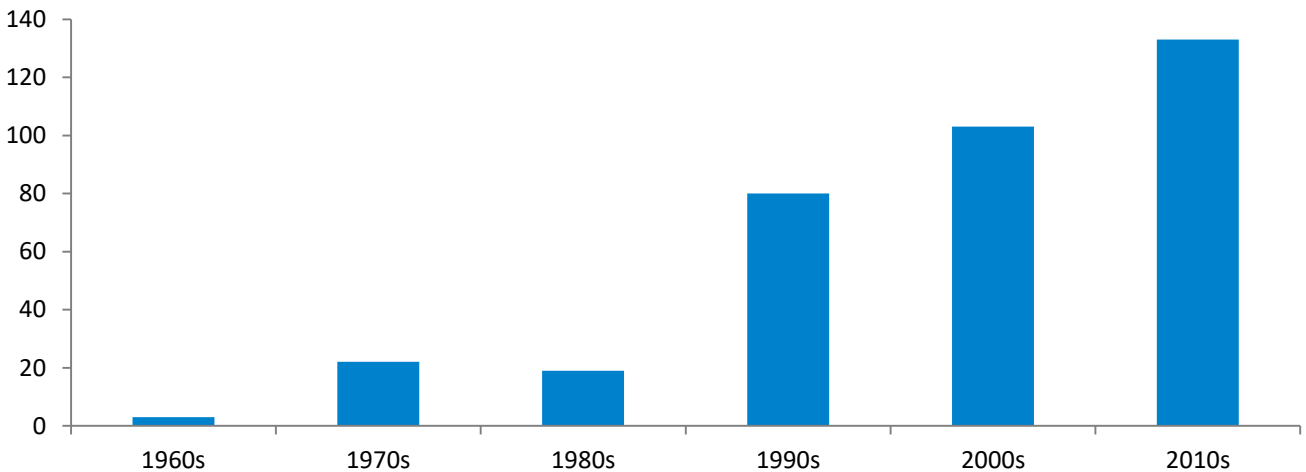

# Geographic Profile – Hong Kong

Current as of 12/14/18

Total MBA/EMBA alumni: 360 (78 are EMBA's)  
 Total certificate alumni: 113  
 Total FY19 Reunion Year alumni: 97  
 Total FY18 donors: 66  
 Median FY18 annual fund gift: \$100  
 FY18 participation rate: 19.1%  
 FY19 participation rate goal: 25.0%  
 To become part of the 25.0%, visit:  
<https://giving.columbia.edu/giveonline/>

## Number of Alumni Per Graduation Year