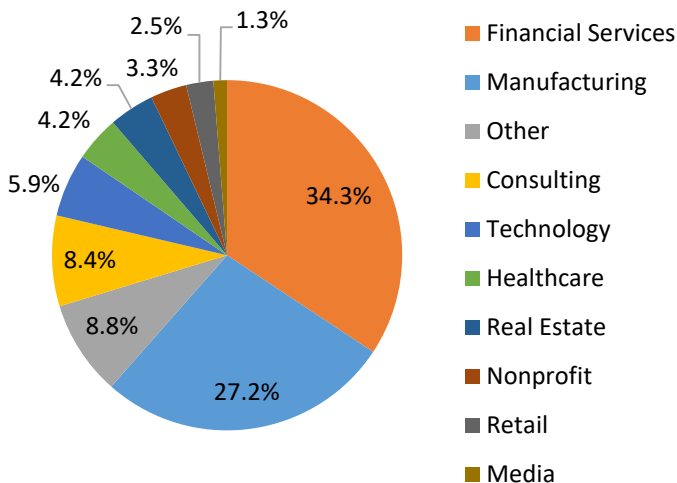

Geographic Profile – Houston Metropolitan Area

Current as of 12/11/18

Total MBA/EMBA alumni: 346 (62 are EMBA's)
 Total certificate alumni: 67
 Total FY19 Reunion Year alumni: 94
 Total FY18 donors: 70
 Median FY18 annual fund gift: \$250
 FY18 participation rate: 20.3%
 FY19 participation rate goal: 25.0%
 To become part of the 25.0%, visit:
<https://giving.columbia.edu/giveonline/>

Number of Alumni Per Graduation Year

Employment Breakdown by Industry

Geographic Distribution

Top cities: Houston, Spring, Sugar Land