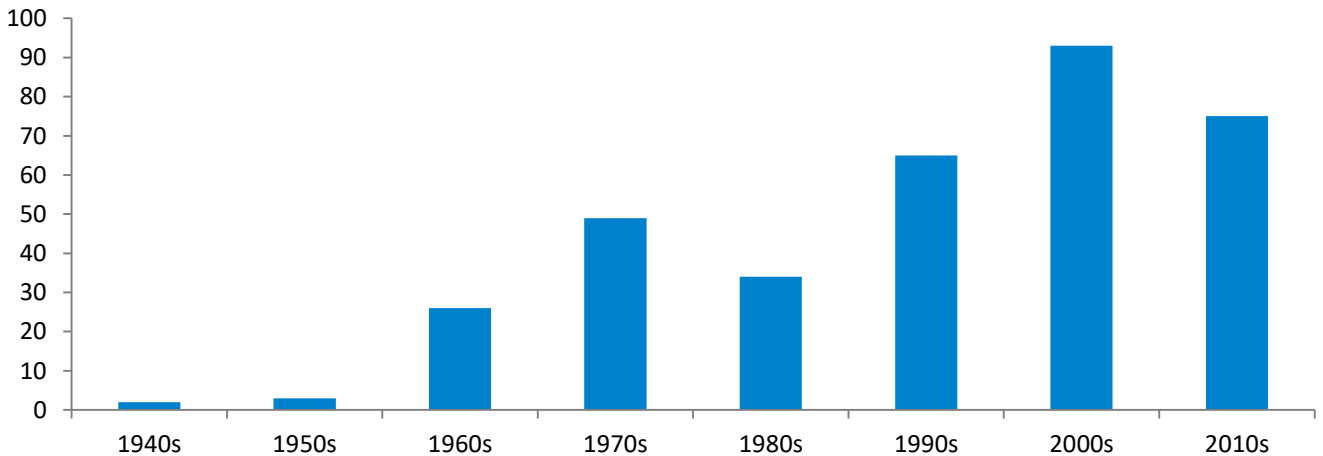

Geographic Profile – Houston Metropolitan Area

Current as of 12/11/18

Total MBA/EMBA alumni: 346 (62 are EMBA's)
Total certificate alumni: 67
Total FY19 Reunion Year alumni: 94
Total FY18 donors: 70
Median FY18 annual fund gift: $250
FY18 participation rate: 20.3%
FY19 participation rate goal: 25.0%
To become part of the 25.0%, visit:
<https://giving.columbia.edu/giveonline/>

External Relations and Development liaisons:
Alexandra Kennedy: ak3924@gsb.columbia.edu
Alumni club president:
Dan Carter '07: dcarter07@gsb.columbia.edu
Tyler Johnston '16: tjohnston16@gsb.columbia.edu
Peter Tesarek '89: ptesarek89@gsb.columbia.edu
Board of Overseers members in region: 2
James Y. Chao '74
Charles W. Tate '72

Number of Alumni Per Graduation Year