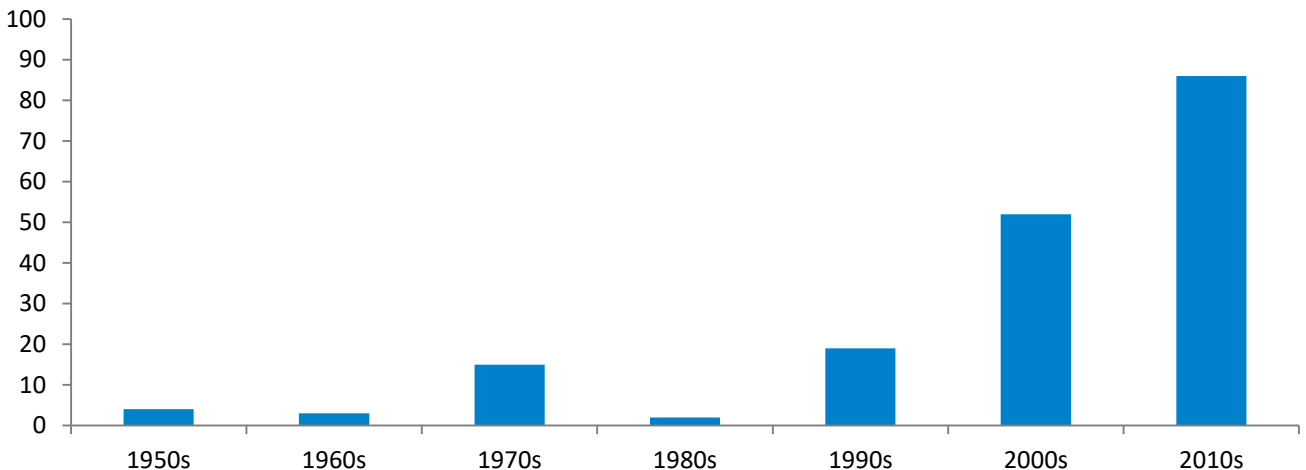

Geographic Profile – India

Current as of 12/14/18

Total MBA/EMBA alumni: 181 (32 are EMBA's)
 Total certificate alumni: 167
 Total FY19 Reunion Year alumni: 50
 Total FY18 donors: 7
 Median FY18 annual fund gift: \$175
 FY18 participation rate: 4.1%
 FY19 participation rate goal: 25.0%
 To become part of the 25.0%, visit:
<https://giving.columbia.edu/giveonline/>

Number of Alumni Per Graduation Year

Employment Breakdown by Industry

Geographic Distribution

Top cities: Mumbai, New Delhi, Bangalore