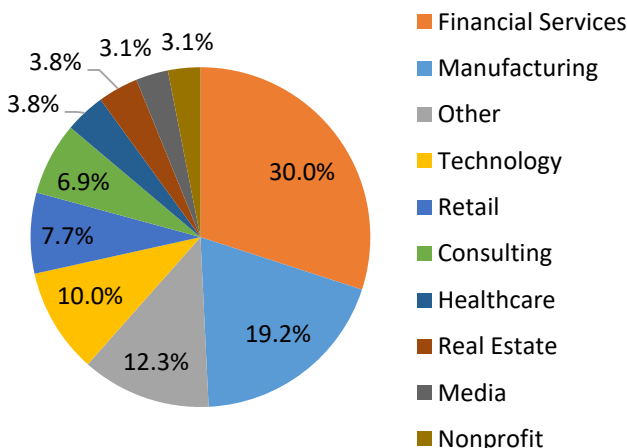

Geographic Profile – India

Current as of 12/14/18

Total MBA/EMBA alumni: 181 (32 are EMBA's)
 Total certificate alumni: 167
 Total FY19 Reunion Year alumni: 50
 Total FY18 donors: 7
 Median FY18 annual fund gift: \$175
 FY18 participation rate: 4.1%
 FY19 participation rate goal: 25.0%
 To become part of the 25.0%, visit:
<https://giving.columbia.edu/giveonline/>

Number of Alumni Per Graduation Year

Employment Breakdown by Industry

Geographic Distribution

Top cities: Mumbai, New Delhi, Bangalore