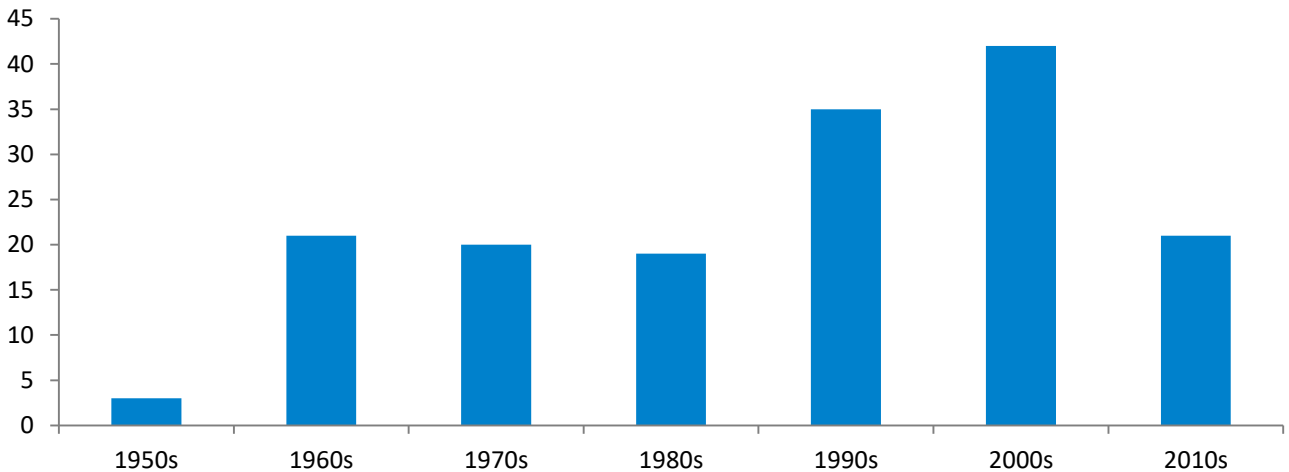

Geographic Profile – Israel

Current as of 1/9/19

Total MBA/EMBA alumni: 161 (14 are EMBA's)
Total certificate alumni: 17
Total FY19 Reunion Year alumni: 49
Total FY18 donors: 3
Median FY18 annual fund gift: $35
FY18 participation rate: 1.9%
FY19 participation rate goal: 25.0%
To become part of the 25.0%, visit:
<https://giving.columbia.edu/giveonline/>

External Relations and Development liaisons:
Alexandra Kennedy: ak3924@gsb.columbia.edu
Alumni club presidents:
Ron Plotkin '86: rplotkin86@gsb.columbia.edu
Board of Overseers members in region: 0

Number of Alumni Per Graduation Year

Employment Breakdown by Industry