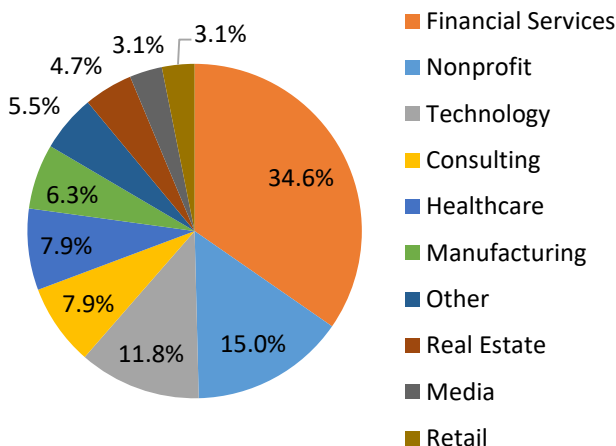

Geographic Profile – Israel

Current as of 1/9/19

Total MBA/EMBA alumni: 161 (14 are EMBA's)
 Total certificate alumni: 17
 Total FY19 Reunion Year alumni: 49
 Total FY18 donors: 3
 Median FY18 annual fund gift: \$35
 FY18 participation rate: 1.9%
 FY19 participation rate goal: 25.0%
 To become part of the 25.0%, visit:
<https://giving.columbia.edu/giveonline/>

Number of Alumni Per Graduation Year

Employment Breakdown by Industry

Geographic Distribution

Top cities: Tel-Aviv, Jerusalem, Ra'anana