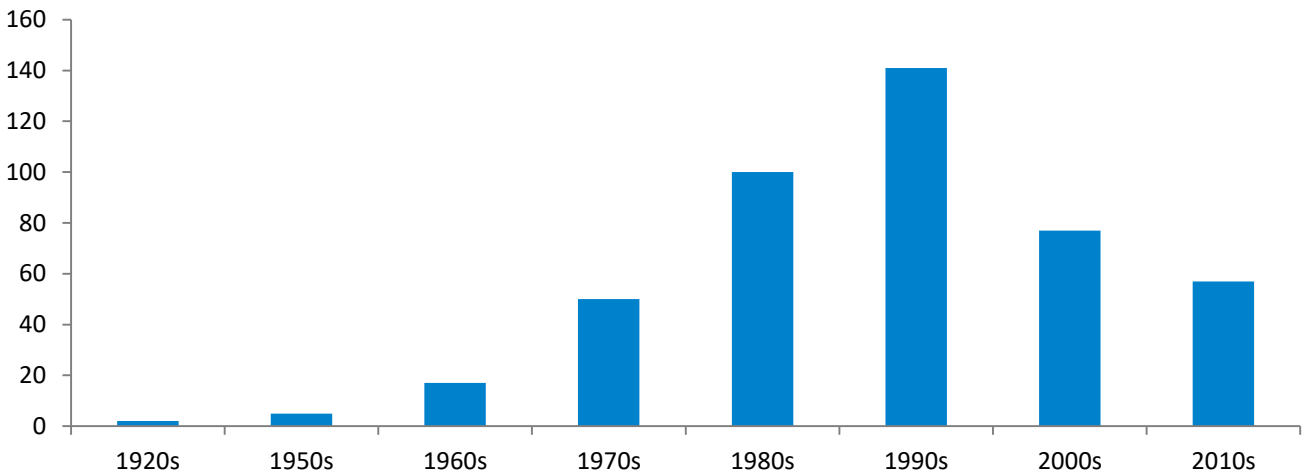

# Geographic Profile – Japan

*Current as of 11/2/18*

Total MBA/EMBA alumni: 449 (33 are EMBA's)  
 Total certificate alumni: 131  
 Total FY19 Reunion Year alumni: 119  
 Total FY18 donors: 36  
 Median FY18 annual fund gift: \$200  
 FY18 participation rate: 8.2%  
 FY19 participation rate goal: 25.0%  
 To become part of the 25.0%, visit:  
<https://giving.columbia.edu/giveonline/>

## Number of Alumni Per Graduation Year