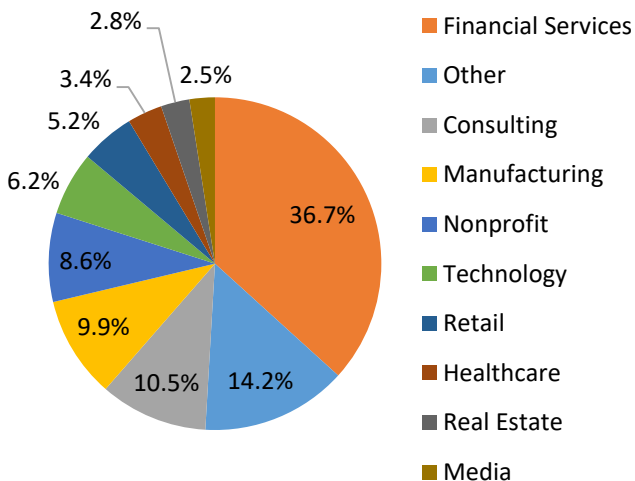

Employment Breakdown by Industry