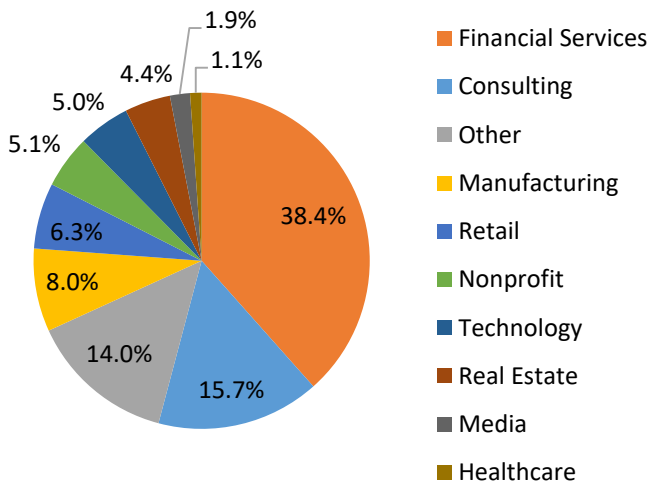

Geographic Profile – Latin America

Current as of 12/12/18

Total MBA/EMBA alumni: 926 (81 are EMBA's)
 Total certificate alumni: 473
 Total FY19 Reunion Year alumni: 251
 Total FY18 donors: 63
 FY18 participation rate: 7.2%
 FY19 participation rate goal: 25.0%
 To become part of the 25.0%, visit:
<https://giving.columbia.edu/giveonline/>

Number of Alumni Per Graduation Year

Employment Breakdown by Industry

Geographic Distribution

Top cities: Sao Paulo, Mexico City, Buenos Aires