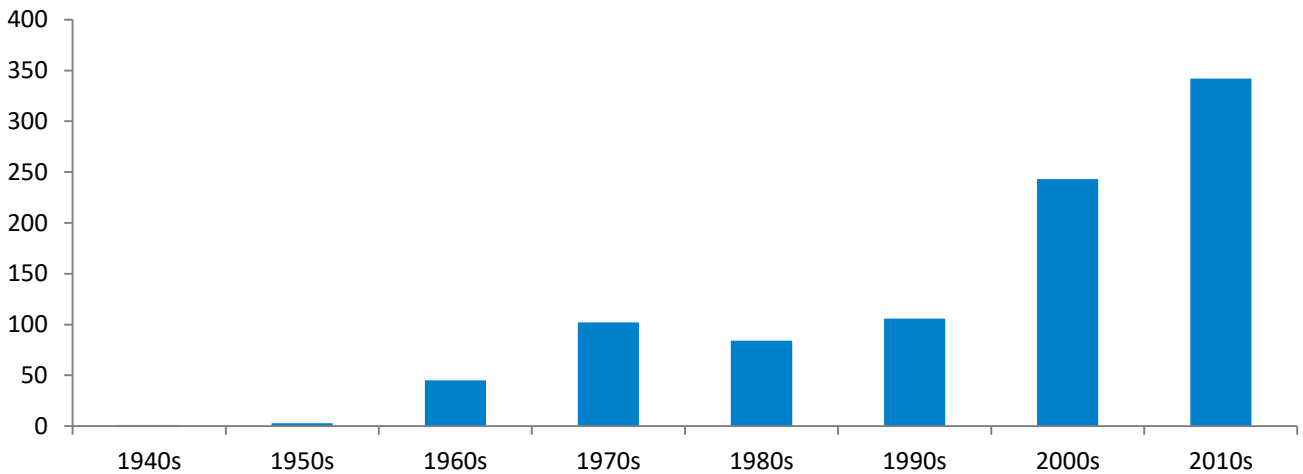

Geographic Profile – Latin America

Current as of 12/12/18

Total MBA/EMBA alumni: 926 (81 are EMBA's)
 Total certificate alumni: 473
 Total FY19 Reunion Year alumni: 251
 Total FY18 donors: 63
 FY18 participation rate: 7.2%
 FY19 participation rate goal: 25.0%
 To become part of the 25.0%, visit:
<https://giving.columbia.edu/giveonline/>

Number of Alumni Per Graduation Year

Employment Breakdown by Industry

Geographic Distribution

Top cities: Sao Paulo, Mexico City, Buenos Aires