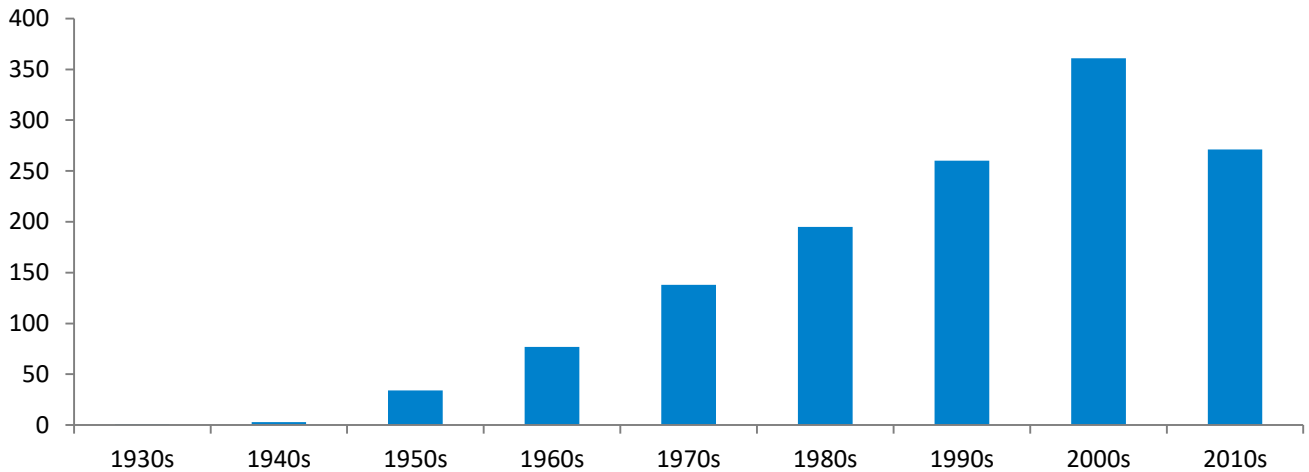

# Geographic Profile – Los Angeles Metropolitan Area

Current as of 12/14/18

Total MBA/EMBA alumni: 1,340 (192 are EMBA's)  
 Total certificate alumni: 44  
 Total FY19 Reunion Year alumni: 404  
 Total FY18 donors: 177  
 Median FY18 annual fund gift: \$100  
 FY18 participation rate: 13.6%  
 FY19 participation rate goal: 25.0%  
 To become part of the 25.0%, visit:  
<https://giving.columbia.edu/giveonline/>

## Number of Alumni Per Graduation Year

## Geographic Distribution

Top cities: Los Angeles, Santa Monica, Irvine