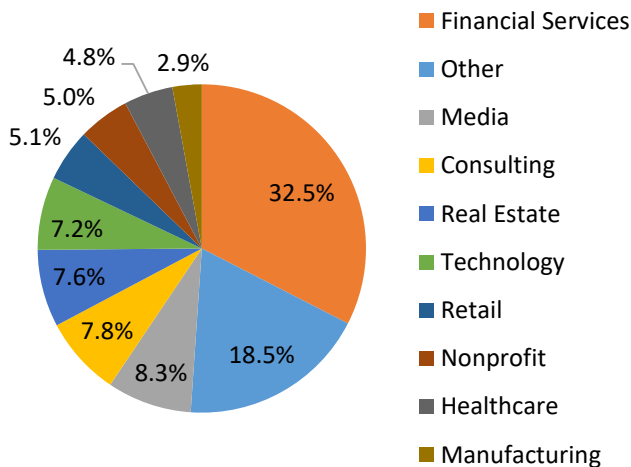

# Geographic Profile – Los Angeles Metropolitan Area

Current as of 12/14/18

Total MBA/EMBA alumni: 1,340 (192 are EMBA's)  
 Total certificate alumni: 44  
 Total FY19 Reunion Year alumni: 404  
 Total FY18 donors: 177  
 Median FY18 annual fund gift: \$100  
 FY18 participation rate: 13.6%  
 FY19 participation rate goal: 25.0%  
 To become part of the 25.0%, visit:  
<https://giving.columbia.edu/giveonline/>

## Geographic Distribution

Top cities: Los Angeles, Santa Monica, Irvine