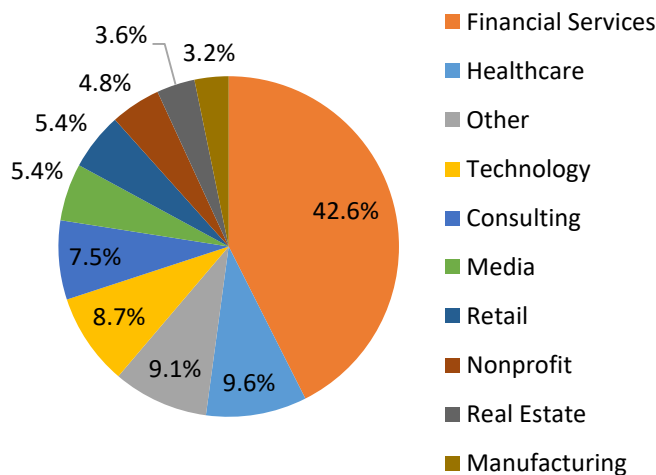

# Geographic Profile – New Jersey

Current as of 12/13/18

Total MBA/EMBA alumni: 4,350 (1,275 are EMBA's)  
 Total certificate alumni: 221  
 Total FY19 Reunion Year alumni: 1,176  
 Total FY18 donors: 646  
 Median FY18 annual fund gift: \$100  
 FY18 participation rate: 15.3%  
 FY19 participation rate goal: 25.0%  
 To become part of the 25.0%, visit:  
<https://giving.columbia.edu/giveonline/>

## Geographic Distribution

Top cities: Jersey City, Summit, Short Hills