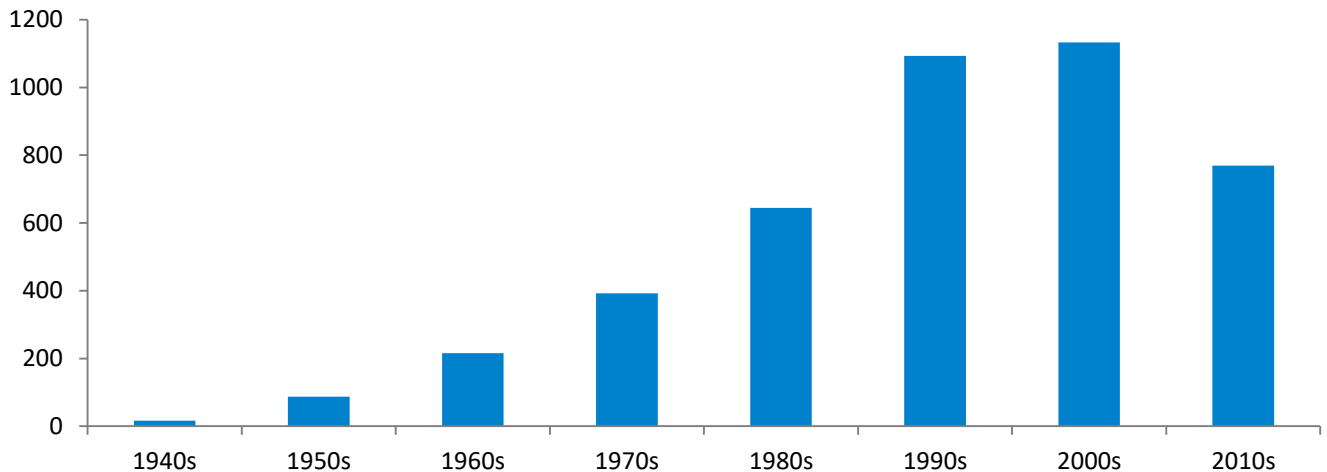

# Geographic Profile – New Jersey

Current as of 12/13/18

Total MBA/EMBA alumni: 4,350 (1,275 are EMBA's)  
 Total certificate alumni: 221  
 Total FY19 Reunion Year alumni: 1,176  
 Total FY18 donors: 646  
 Median FY18 annual fund gift: \$100  
 FY18 participation rate: 15.3%  
 FY19 participation rate goal: 25.0%  
 To become part of the 25.0%, visit:  
<https://giving.columbia.edu/giveonline/>

## Number of Alumni Per Graduation Year