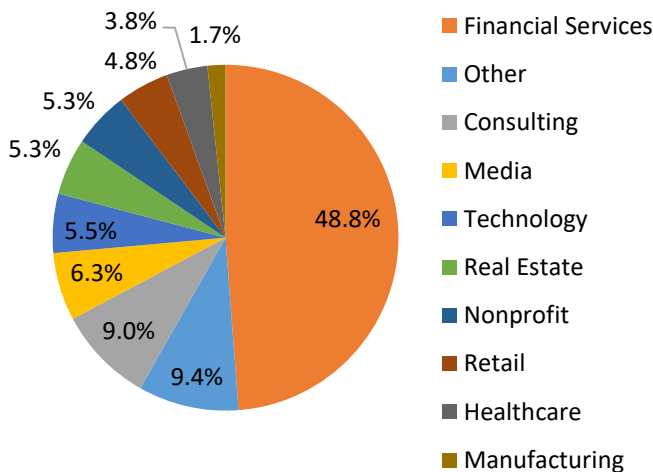

Geographic Profile – New York City

Current as of 12/13/18

Total MBA/EMBA alumni: 10,336 (2,068 are EMBA's)
 Total certificate alumni: 646
 Total FY19 Reunion Year alumni: 2,712
 Total FY18 donors: 1,759
 Median FY18 annual fund gift: \$120
 FY18 participation rate: 17.6%
 FY19 participation rate goal: 25.0%
 To become part of the 25.0%, visit:
<https://giving.columbia.edu/giveonline/>

Number of Alumni Per Graduation Year

Employment Breakdown by Industry

Geographic Distribution

Top counties: New York, Kings, Queens