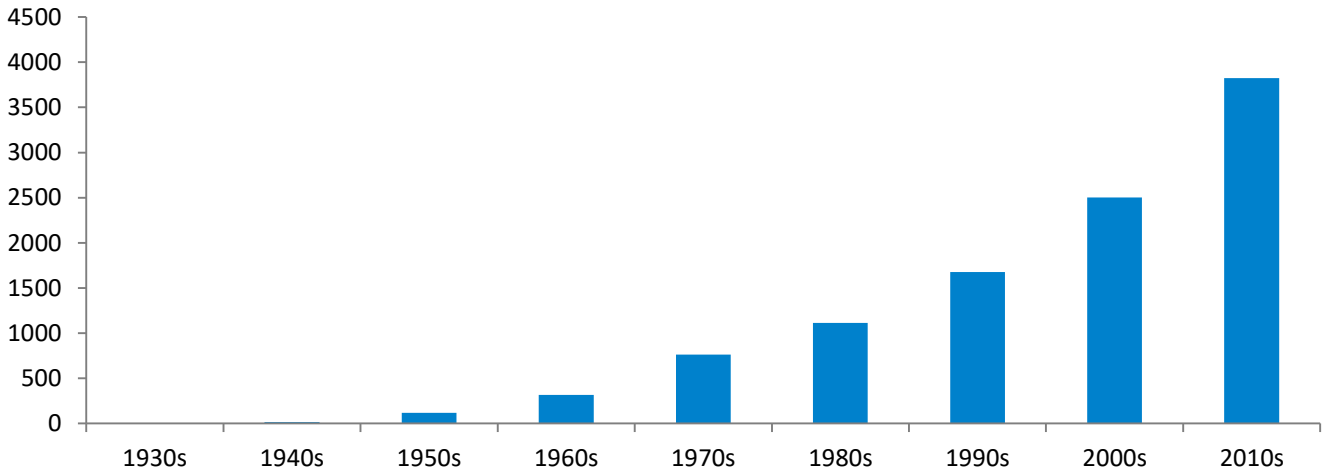

Geographic Profile – New York City

Current as of 12/13/18

Total MBA/EMBA alumni: 10,336 (2,068 are EMBA's)
 Total certificate alumni: 646
 Total FY19 Reunion Year alumni: 2,712
 Total FY18 donors: 1,759
 Median FY18 annual fund gift: \$120
 FY18 participation rate: 17.6%
 FY19 participation rate goal: 25.0%
 To become part of the 25.0%, visit:
<https://giving.columbia.edu/giveonline/>

Number of Alumni Per Graduation Year

Employment Breakdown by Industry

Geographic Distribution

Top counties: New York, Kings, Queens