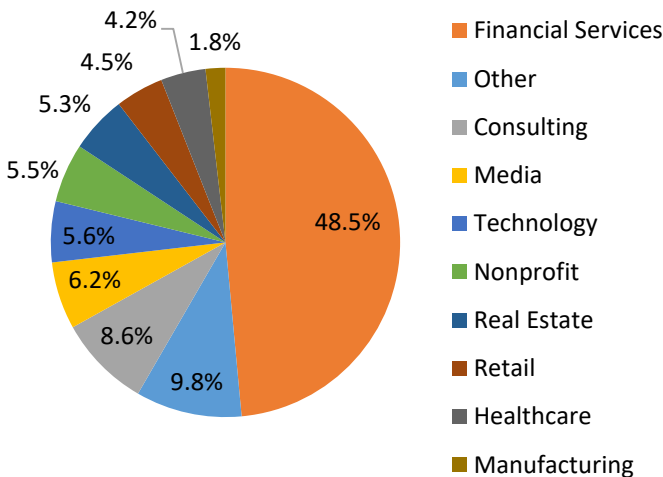

Geographic Profile – New York

Current as of 12/13/18

Total MBA/EMBA alumni: 14,075 (2,826 are EMBA's)
 Total certificate alumni: 808
 Total FY19 Reunion Year alumni: 3,806
 Total FY18 donors: 2,399
 Median FY18 annual fund gift: \$140
 FY18 participation rate: 17.5%
 FY19 participation rate goal: 25.0%
 To become part of the 25.0%, visit:
<https://giving.columbia.edu/giveonline/>

Number of Alumni Per Graduation Year

Employment Breakdown by Industry

Geographic Distribution

Top counties: New York, Brooklyn, Scarsdale