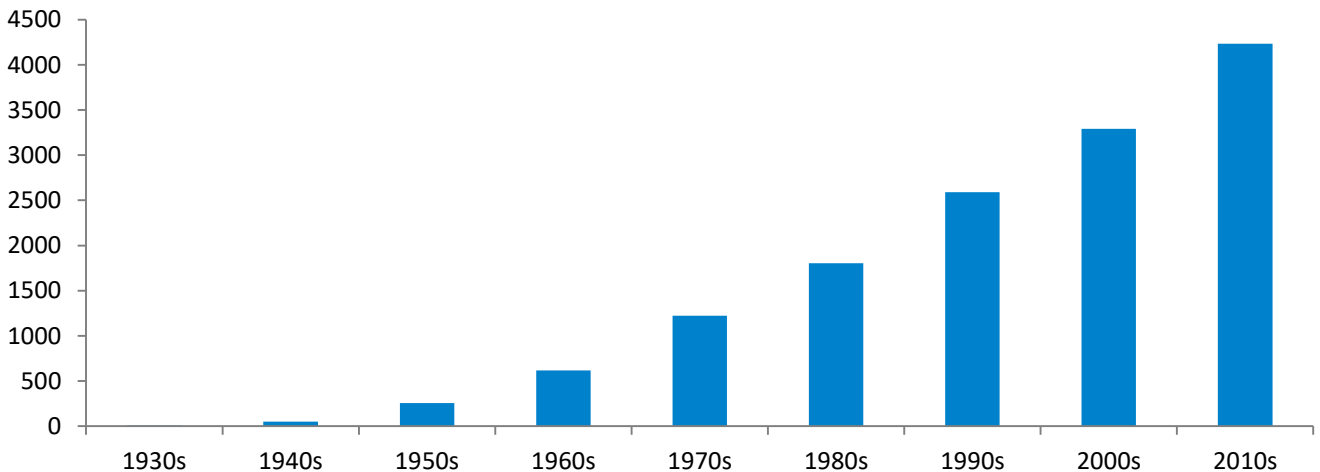

Geographic Profile – New York

Current as of 12/13/18

Total MBA/EMBA alumni: 14,075 (2,826 are EMBA's)
 Total certificate alumni: 808
 Total FY19 Reunion Year alumni: 3,806
 Total FY18 donors: 2,399
 Median FY18 annual fund gift: \$140
 FY18 participation rate: 17.5%
 FY19 participation rate goal: 25.0%
 To become part of the 25.0%, visit:
<https://giving.columbia.edu/giveonline/>

Number of Alumni Per Graduation Year

Employment Breakdown by Industry

Geographic Distribution

Top counties: New York, Brooklyn, Scarsdale