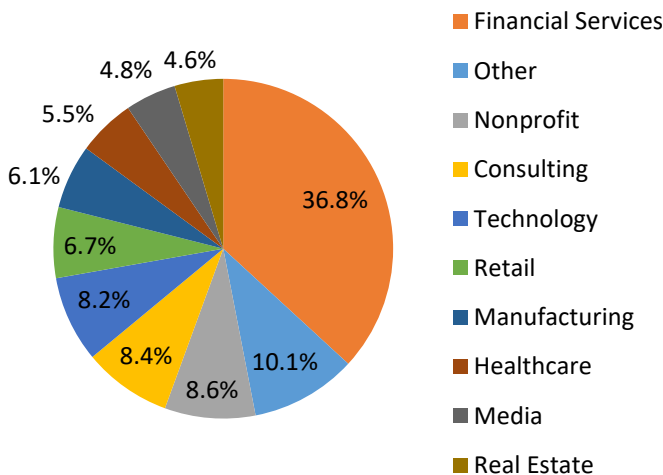

Geographic Profile – North Carolina and South Carolina

Current as of 12/13/18

Total MBA/EMBA alumni: 744 (151 are EMBA's)
 Total certificate alumni: 104
 Total FY19 Reunion Year alumni: 242
 Total FY18 donors: 108
 FY18 participation rate: 15.1%
 FY19 participation rate goal: 25.0%
 To become part of the 25.0%, visit:
<https://giving.columbia.edu/giveonline/>

Number of Alumni Per Graduation Year

Employment Breakdown by Industry

Geographic Distribution

Top cities: Charlotte, Raleigh, Chapel Hill