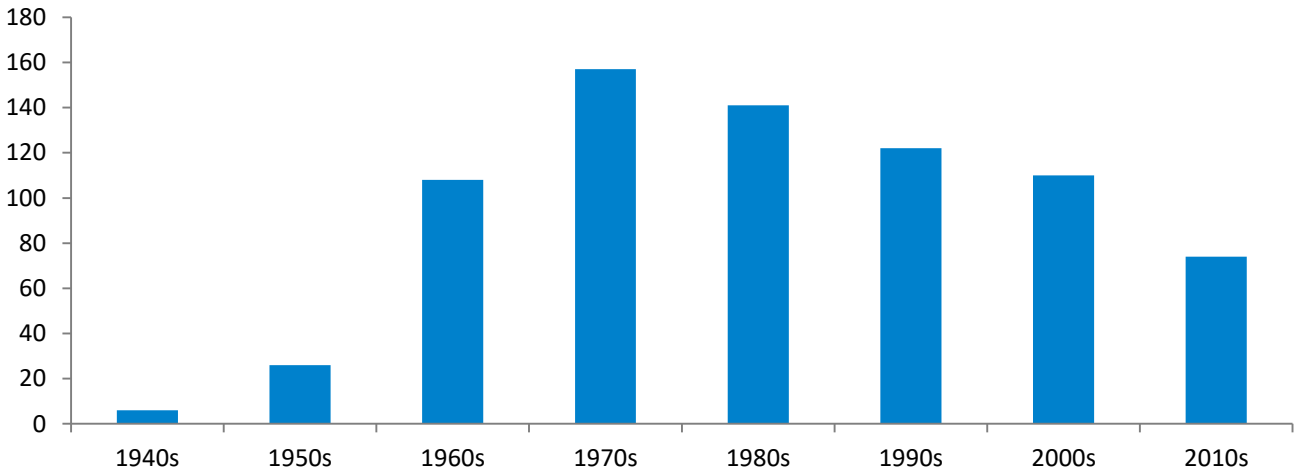

Geographic Profile – North Carolina and South Carolina

Current as of 12/13/18

Total MBA/EMBA alumni: 744 (151 are EMBA's)
 Total certificate alumni: 104
 Total FY19 Reunion Year alumni: 242
 Total FY18 donors: 108
 FY18 participation rate: 15.1%
 FY19 participation rate goal: 25.0%
 To become part of the 25.0%, visit:
<https://giving.columbia.edu/giveonline/>

Number of Alumni Per Graduation Year

Employment Breakdown by Industry

Geographic Distribution

Top cities: Charlotte, Raleigh, Chapel Hill