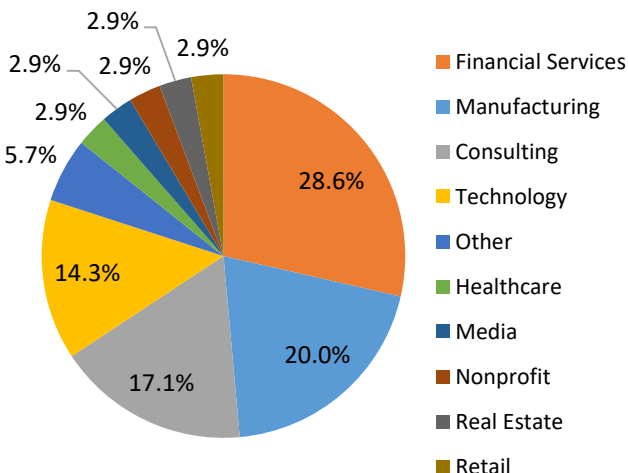

Geographic Profile – Norway

Current as of 1/9/19

Total MBA/EMBA alumni: 45 (6 are EMBA's)
 Total certificate alumni: 12
 Total FY19 Reunion Year alumni: 12
 Total FY18 donors: 4
 Median FY18 annual fund gift: \$300
 FY18 participation rate: 9.1%
 FY19 participation rate goal: 25.0%
 To become part of the 25.0%, visit:
<https://giving.columbia.edu/giveonline/>

Number of Alumni Per Graduation Year

Employment Breakdown by Industry

Geographic Distribution

Top city: Oslo