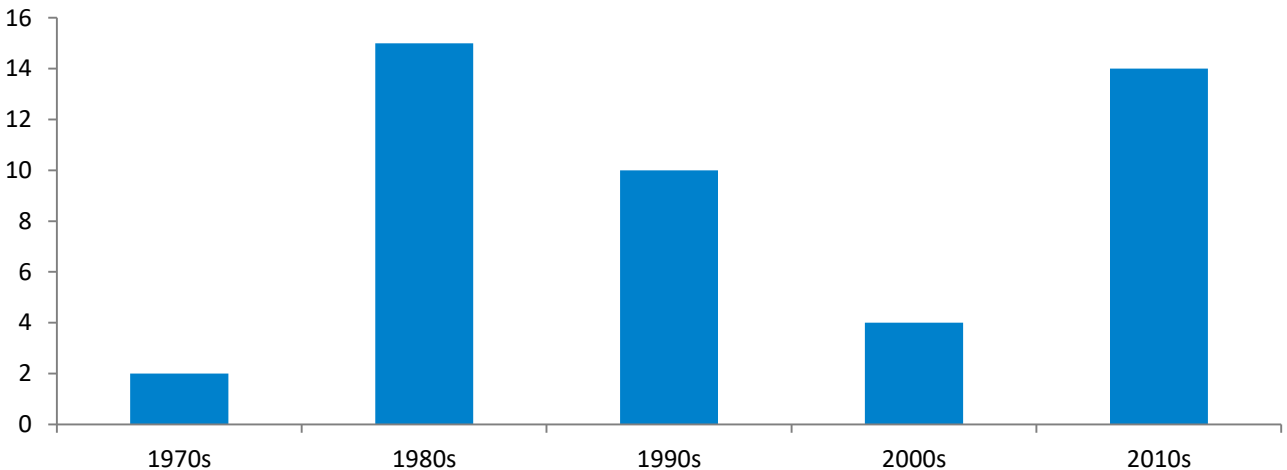

Geographic Profile – Norway

Current as of 1/9/19

Total MBA/EMBA alumni: 45 (6 are EMBA's)
 Total certificate alumni: 12
 Total FY19 Reunion Year alumni: 12
 Total FY18 donors: 4
 Median FY18 annual fund gift: \$300
 FY18 participation rate: 9.1%
 FY19 participation rate goal: 25.0%
 To become part of the 25.0%, visit:
<https://giving.columbia.edu/giveonline/>

Number of Alumni Per Graduation Year

Employment Breakdown by Industry

Geographic Distribution

Top city: Oslo