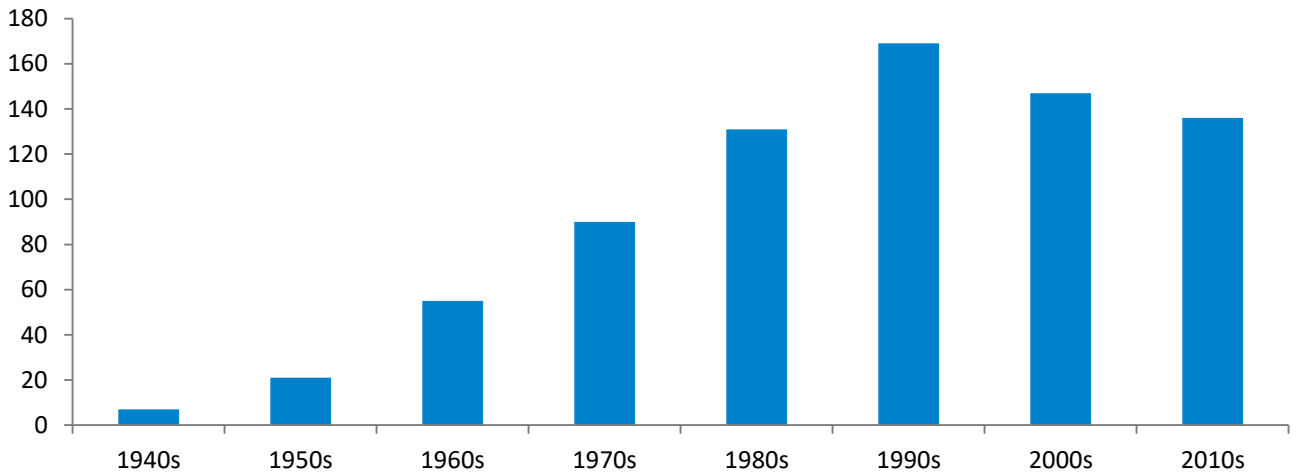

Geographic Profile – Philadelphia Metropolitan Area

Current as of 12/13/18

Total MBA/EMBA alumni: 756 (185 are EMBA's)
Total certificate alumni: 100
Total FY19 Reunion Year alumni: 216
Total FY18 donors: 119
Median FY18 annual fund gift: $100
FY18 participation rate: 16.2%
FY19 participation rate goal: 25.0%
To become part of the 25.0%, visit:
<https://giving.columbia.edu/giveonline/>

External Relations and Development liaisons:
Alexandra Kennedy: ak3924@gsb.columbia.edu
Dan Mularz: dm3109@gsb.columbia.edu
Alumni club presidents:
Kane Nakahara '90: knakahara90@gsb.columbia.edu
Richard Selverian '00: rselverian00@gsb.columbia.edu
Board of Overseers members in region: 0

Number of Alumni Per Graduation Year