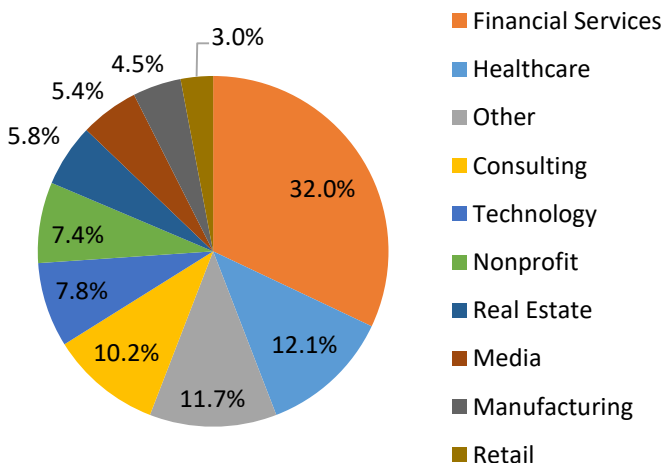

Employment Breakdown by Industry