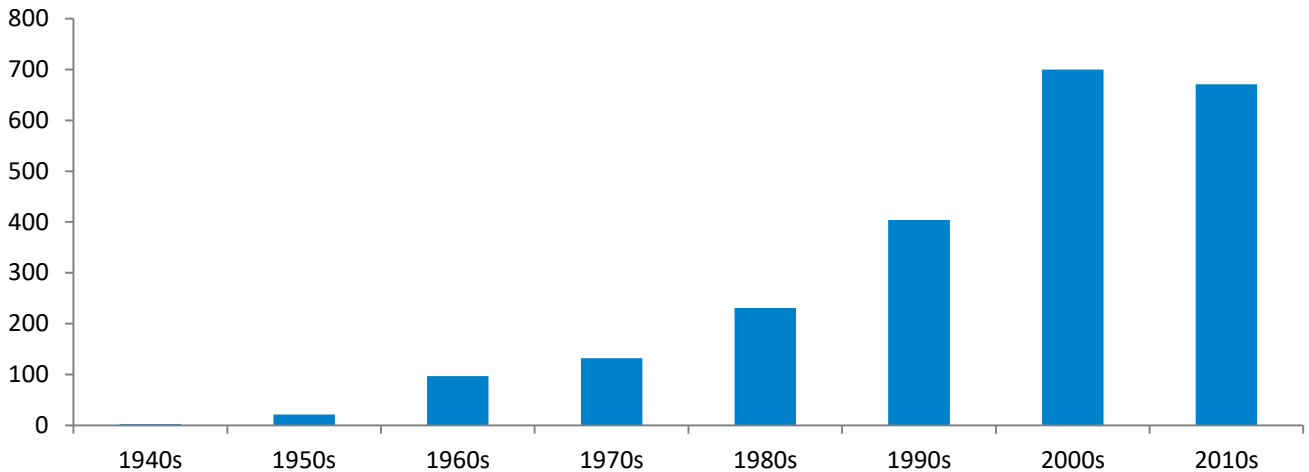

Geographic Profile – San Francisco Bay Area

Current as of 12/14/18

Total MBA/EMBA alumni: 2,258 (634 are EMBA's)
 Total certificate alumni: 68
 Total FY19 Reunion Year alumni: 572
 Total FY18 donors: 348
 Median FY18 annual fund gift: \$100
 FY18 participation rate: 15.8%
 FY19 participation rate goal: 25.0%
 To become part of the 25.0%, visit:
<https://giving.columbia.edu/giveonline/>

Number of Alumni Per Graduation Year

Employment Breakdown by Industry

Geographic Distribution

Top cities: San Francisco, Oakland, Palo Alto