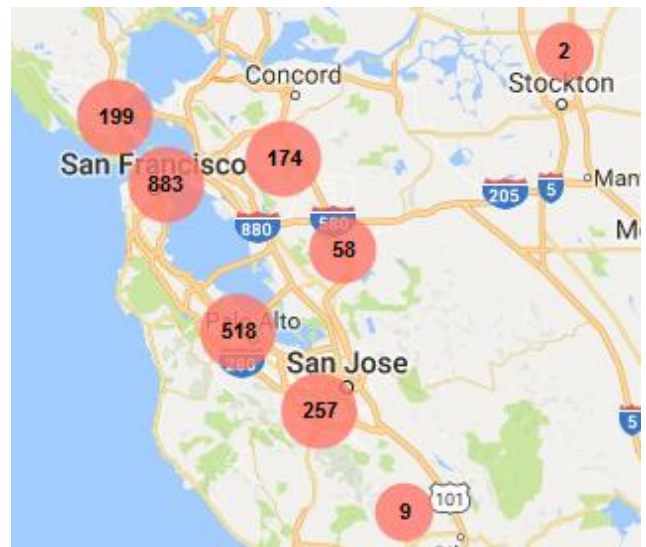

Geographic Profile – San Francisco Bay Area

Current as of 12/14/18

Total MBA/EMBA alumni: 2,258 (634 are EMBA's)
 Total certificate alumni: 68
 Total FY19 Reunion Year alumni: 572
 Total FY18 donors: 348
 Median FY18 annual fund gift: \$100
 FY18 participation rate: 15.8%
 FY19 participation rate goal: 25.0%
 To become part of the 25.0%, visit:
<https://giving.columbia.edu/giveonline/>

Number of Alumni Per Graduation Year

Employment Breakdown by Industry

Geographic Distribution

Top cities: San Francisco, Oakland, Palo Alto