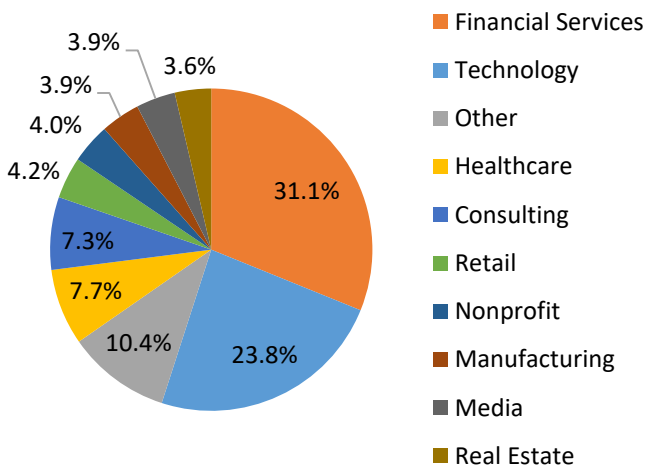

Geographic Profile – San Francisco Bay Area

Current as of 12/14/18

Total MBA/EMBA alumni: 2,258 (634 are EMBA's)
 Total certificate alumni: 68
 Total FY19 Reunion Year alumni: 572
 Total FY18 donors: 348
 Median FY18 annual fund gift: \$100
 FY18 participation rate: 15.8%
 FY19 participation rate goal: 25.0%
 To become part of the 25.0%, visit:
<https://giving.columbia.edu/giveonline/>

Number of Alumni Per Graduation Year

Employment Breakdown by Industry

Geographic Distribution

Top cities: San Francisco, Oakland, Palo Alto