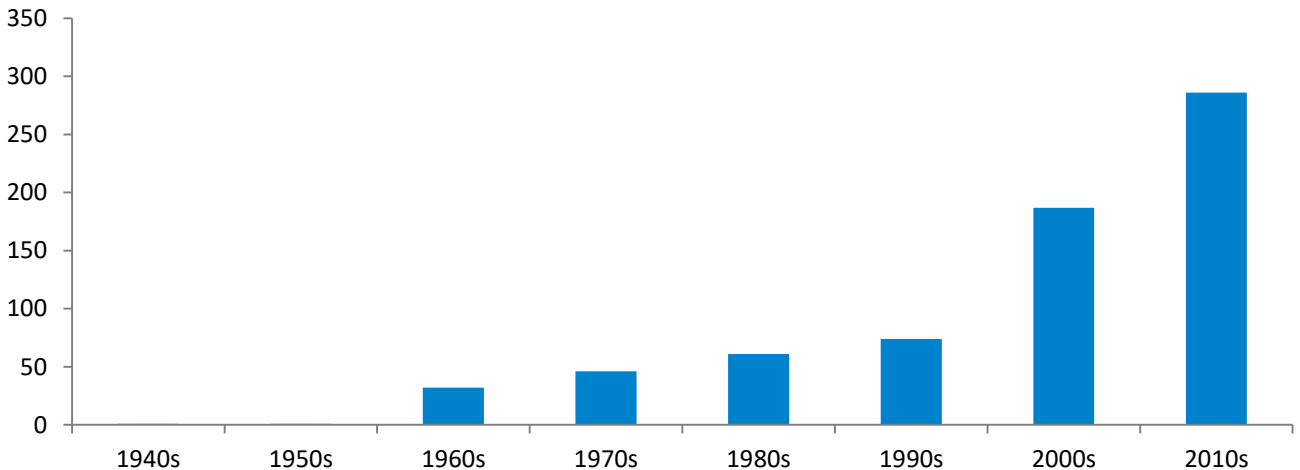

Geographic Profile – South America

Current as of 12/14/18

Total MBA/EMBA alumni: 688 (60 are EMBA's)
Total certificate alumni: 381
Total FY19 Reunion Year alumni: 189
Total FY18 donors: 45
FY18 participation rate: 7.0%
FY19 participation rate goal: 25.0%
To become part of the 25.0%, visit:
<https://giving.columbia.edu/giveonline/>
External Relations and Development liaisons:
Barbara Clapp: bc102@gsb.columbia.edu
Maja Dziemianowicz: mb3810@gsb.columbia.edu

Alumni club presidents:
Jonathan Gerszberg '08 (Argentina)   Marlene Savarain '04 (Peru)
Miguel Schloss '68 (Chile)   Antonio Rafael Garcia-Miro '01 (Peru)
Zulman Guzman '12 (Columbia)   Carlos Strougo '79 (Rio de Janeiro)
Diego Rojas '08 (Colombia)   Pedro Lapenta '13 (Sao Paulo)
Fred Obediente '84 (Panama)   Daniel Moreira '16 (Sao Paulo)
Xavier De Romana '02 (Peru)   Lucas Sancassani '14 (Sao Paulo)

Board of Overseers members in region: 1
Norberto O. Morita '75

Number of Alumni Per Graduation Year

Employment Breakdown by Industry