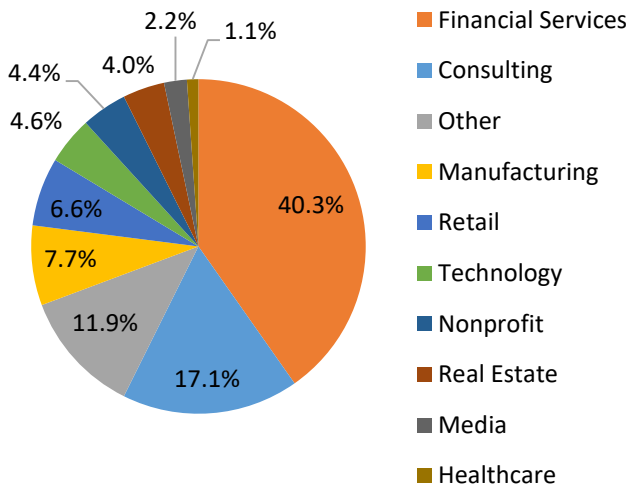

Geographic Profile – South America

Current as of 12/14/18

Total MBA/EMBA alumni: 688 (60 are EMBA's)
Total certificate alumni: 381
Total FY19 Reunion Year alumni: 189
Total FY18 donors: 45
FY18 participation rate: 7.0%
FY19 participation rate goal: 25.0%
To become part of the 25.0%, visit:
<https://giving.columbia.edu/giveonline/>
External Relations and Development liaisons:
Barbara Clapp: bc102@gsb.columbia.edu
Maja Dziemianowicz: mb3810@gsb.columbia.edu

Alumni club presidents:
Jonathan Gerszberg '08 (Argentina)   Marlene Savarain '04 (Peru)
Miguel Schloss '68 (Chile)   Antonio Rafael Garcia-Miro '01 (Peru)
Zulman Guzman '12 (Columbia)   Carlos Strougo '79 (Rio de Janeiro)
Diego Rojas '08 (Colombia)   Pedro Lapenta '13 (Sao Paulo)
Fred Obediente '84 (Panama)   Daniel Moreira '16 (Sao Paulo)
Xavier De Romana '02 (Peru)   Lucas Sancassani '14 (Sao Paulo)

Board of Overseers members in region: 1
Norberto O. Morita '75

Number of Alumni Per Graduation Year

Employment Breakdown by Industry

Geographic Distribution

Top cities: São Paulo, Buenos Aires, Rio de Janeiro