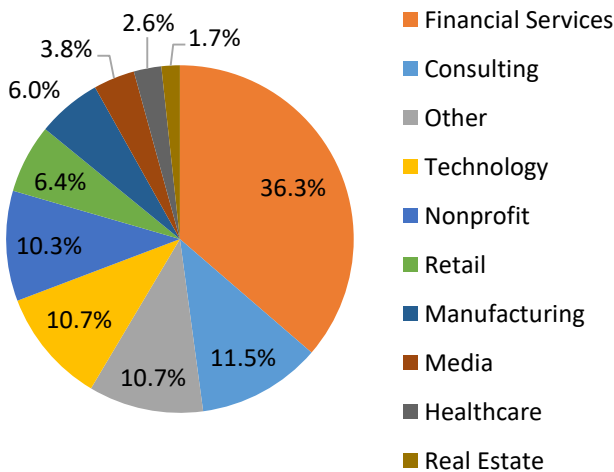

Geographic Profile – South Korea

Current as of 12/14/18

Total MBA/EMBA alumni: 312 (12 are EMBA's)
 Total certificate alumni: 29
 Total FY19 Reunion Year alumni: 70
 Total FY18 donors: 26
 Median FY18 annual fund gift: \$400
 FY18 participation rate: 8.9%
 FY19 participation rate goal: 25.0%
 To become part of the 25.0%, visit:
<https://giving.columbia.edu/giveonline/>

Number of Alumni Per Graduation Year

Employment Breakdown by Industry

Geographic Distribution

Top city: Seoul