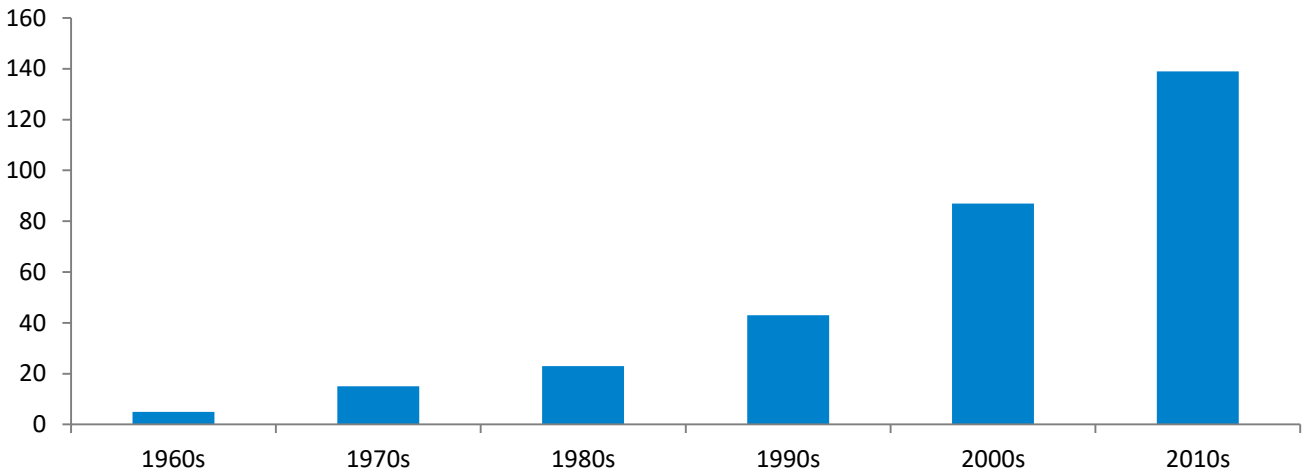

Geographic Profile – South Korea

Current as of 12/14/18

Total MBA/EMBA alumni: 312 (12 are EMBA's)
 Total certificate alumni: 29
 Total FY19 Reunion Year alumni: 70
 Total FY18 donors: 26
 Median FY18 annual fund gift: \$400
 FY18 participation rate: 8.9%
 FY19 participation rate goal: 25.0%
 To become part of the 25.0%, visit:
<https://giving.columbia.edu/giveonline/>

Number of Alumni Per Graduation Year

Employment Breakdown by Industry

Geographic Distribution

Top city: Seoul