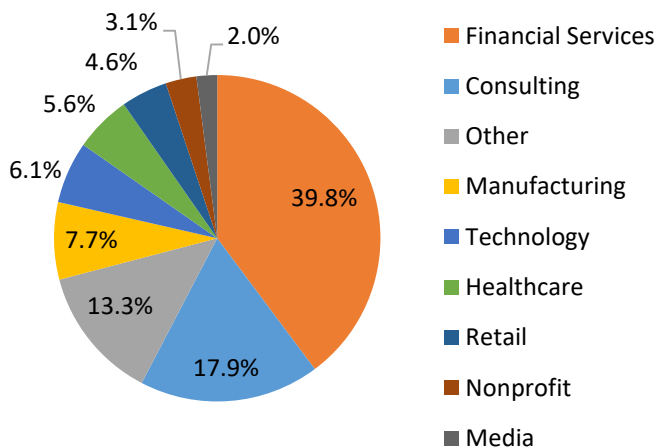

Geographic Profile – Switzerland

Current as of 12/12/18

Total MBA/EMBA alumni: 232 (46 are EMBA's)
 Total certificate alumni: 108
 Total FY19 Reunion Year alumni: 61
 Total FY18 donors: 22
 Median FY18 annual fund gift: \$250
 FY18 participation rate: 9.7%
 FY19 participation rate goal: 25.0%
 To become part of the 25.0%, visit:
<https://giving.columbia.edu/giveonline/>

Number of Alumni Per Graduation Year

Employment Breakdown by Industry

Geographic Distribution

Top cities: Zurich, Geneva, Lausanne