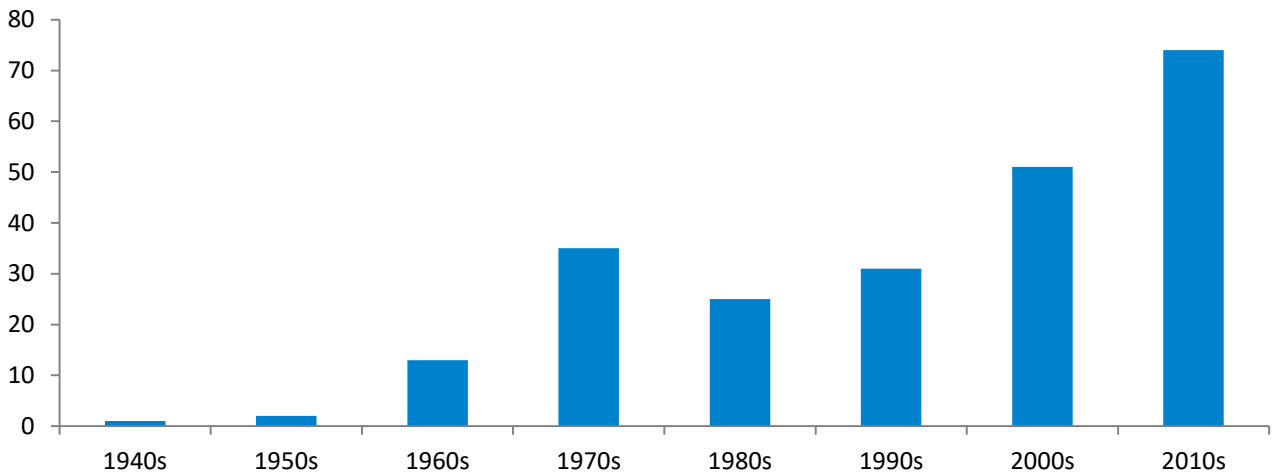

Geographic Profile – Switzerland

Current as of 12/12/18

Total MBA/EMBA alumni: 232 (46 are EMBA's)
 Total certificate alumni: 108
 Total FY19 Reunion Year alumni: 61
 Total FY18 donors: 22
 Median FY18 annual fund gift: \$250
 FY18 participation rate: 9.7%
 FY19 participation rate goal: 25.0%
 To become part of the 25.0%, visit:
<https://giving.columbia.edu/giveonline/>

Number of Alumni Per Graduation Year

Employment Breakdown by Industry

Geographic Distribution

Top cities: Zurich, Geneva, Lausanne