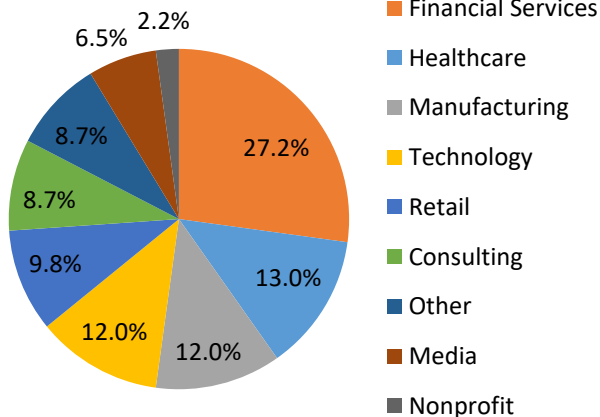

Geographic Profile – Taiwan

Current as of 1/9/19

Total MBA/EMBA alumni: 125 (12 are EMBA's)
 Total certificate alumni: 25
 Total FY19 Reunion Year alumni: 36
 Total FY18 donors: 10
 Median FY18 annual fund gift: \$400
 FY18 participation rate: 8.2%
 FY19 participation rate goal: 25.0%
 To become part of the 25.0%, visit:
<https://giving.columbia.edu/giveonline/>

Number of Alumni Per Graduation Year

Employment Breakdown by Industry

Geographic Distribution

Top city: Taipei