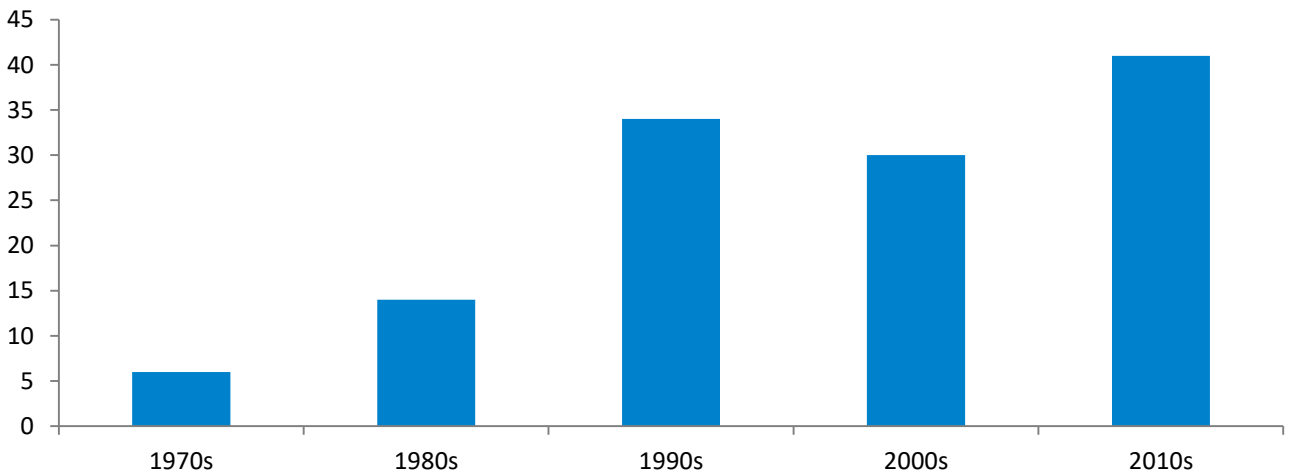

Geographic Profile – Taiwan

Current as of 1/9/19

Total MBA/EMBA alumni: 125 (12 are EMBA's)
 Total certificate alumni: 25
 Total FY19 Reunion Year alumni: 36
 Total FY18 donors: 10
 Median FY18 annual fund gift: \$400
 FY18 participation rate: 8.2%
 FY19 participation rate goal: 25.0%
 To become part of the 25.0%, visit:
<https://giving.columbia.edu/giveonline/>

Number of Alumni Per Graduation Year

Employment Breakdown by Industry

Geographic Distribution

Top city: Taipei