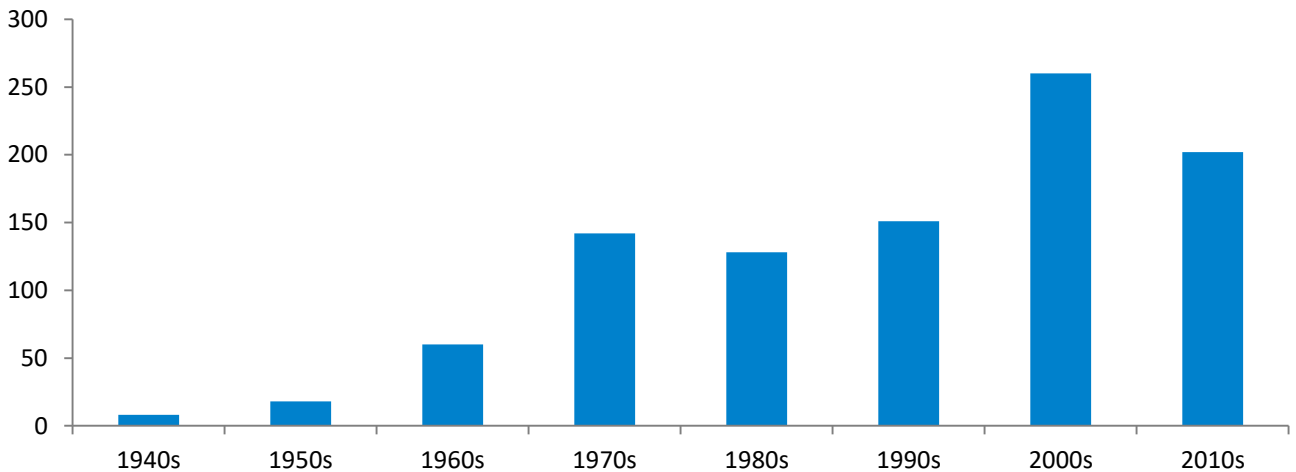

Geographic Profile – Texas

Current as of 12/13/18

Total MBA/EMBA alumni: 969 (181 are EMBA's)
 Total certificate alumni: 158
 Total FY19 Reunion Year alumni: 264
 Total FY18 donors: 160
 Median FY18 annual fund gift: \$135
 FY18 participation rate: 16.9%
 FY19 participation rate goal: 25.0%
 To become part of the 25.0%, visit:
<https://giving.columbia.edu/giveonline/>

Number of Alumni Per Graduation Year

Employment Breakdown by Industry

Geographic Distribution

Top cities: Houston, Dallas, Austin