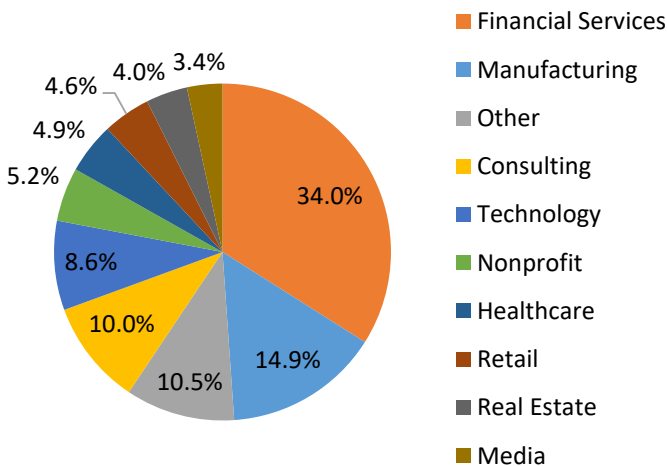

Geographic Profile – Texas

Current as of 12/13/18

Total MBA/EMBA alumni: 969 (181 are EMBA's)
 Total certificate alumni: 158
 Total FY19 Reunion Year alumni: 264
 Total FY18 donors: 160
 Median FY18 annual fund gift: \$135
 FY18 participation rate: 16.9%
 FY19 participation rate goal: 25.0%
 To become part of the 25.0%, visit:
<https://giving.columbia.edu/giveonline/>

Number of Alumni Per Graduation Year

Employment Breakdown by Industry

Geographic Distribution

Top cities: Houston, Dallas, Austin