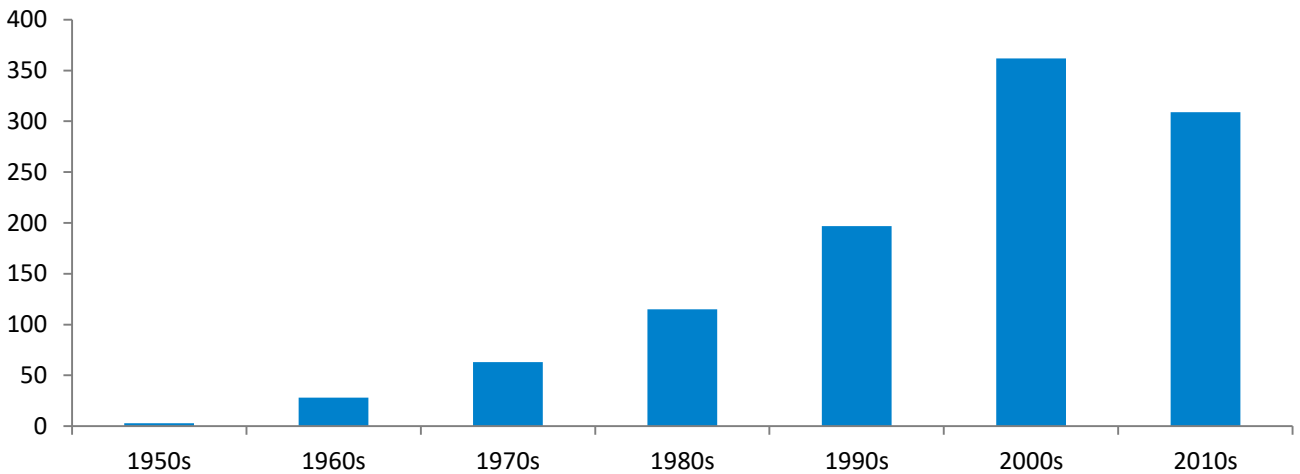

Geographic Profile – United Kingdom

Current as of 12/14/18

Total MBA/EMBA alumni: 1,077 (249 are EMBAAs)
 Total certificate alumni: 348
 Total FY19 Reunion Year alumni: 257
 Total FY18 donors: 90
 Median FY18 annual fund gift: \$200
 FY18 participation rate: 8.7%
 FY19 participation rate goal: 25.0%
 To become part of the 25.0%, visit:
<https://giving.columbia.edu/giveonline/>

Number of Alumni Per Graduation Year

Employment Breakdown by Industry

Geographic Distribution

Top cities: London, Richmond, Reading