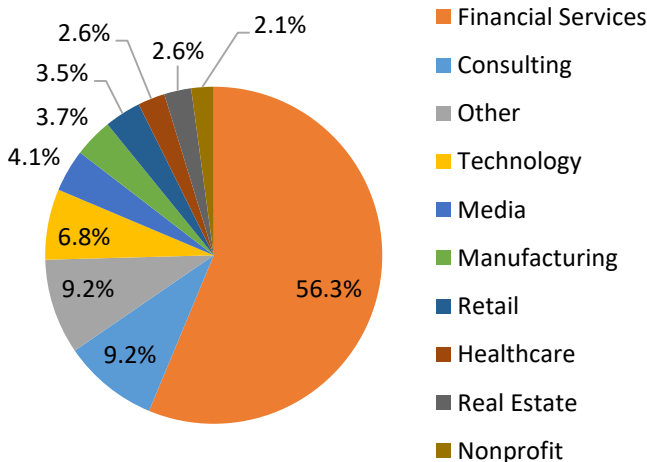

Geographic Profile – United Kingdom

Current as of 12/14/18

Total MBA/EMBA alumni: 1,077 (249 are EMBAAs)
 Total certificate alumni: 348
 Total FY19 Reunion Year alumni: 257
 Total FY18 donors: 90
 Median FY18 annual fund gift: \$200
 FY18 participation rate: 8.7%
 FY19 participation rate goal: 25.0%
 To become part of the 25.0%, visit:
<https://giving.columbia.edu/giveonline/>

Number of Alumni Per Graduation Year

Employment Breakdown by Industry

Geographic Distribution

Top cities: London, Richmond, Reading