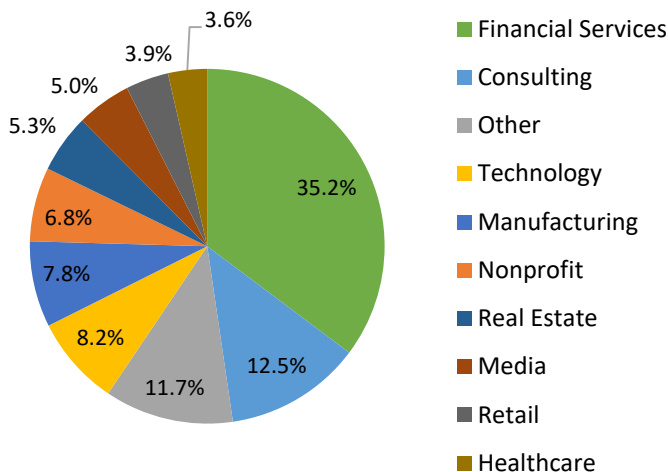

# Geographic Profile – Atlanta Metropolitan Area

*Current as of 10/19/20*

Total MBA/EMBA alumni: 386 (65 are EMBA)  
 Total certificate alumni: 48  
 Total FY21 Reunion Year alumni: 71  
 External Relations and Development liaisons:  
 Alexandra Kennedy: ak3924@gsb.columbia.edu  
 Brenna Sargent: bk2654@gsb.columbia.edu

## Geographic Distribution: Ten Most Populous Cities