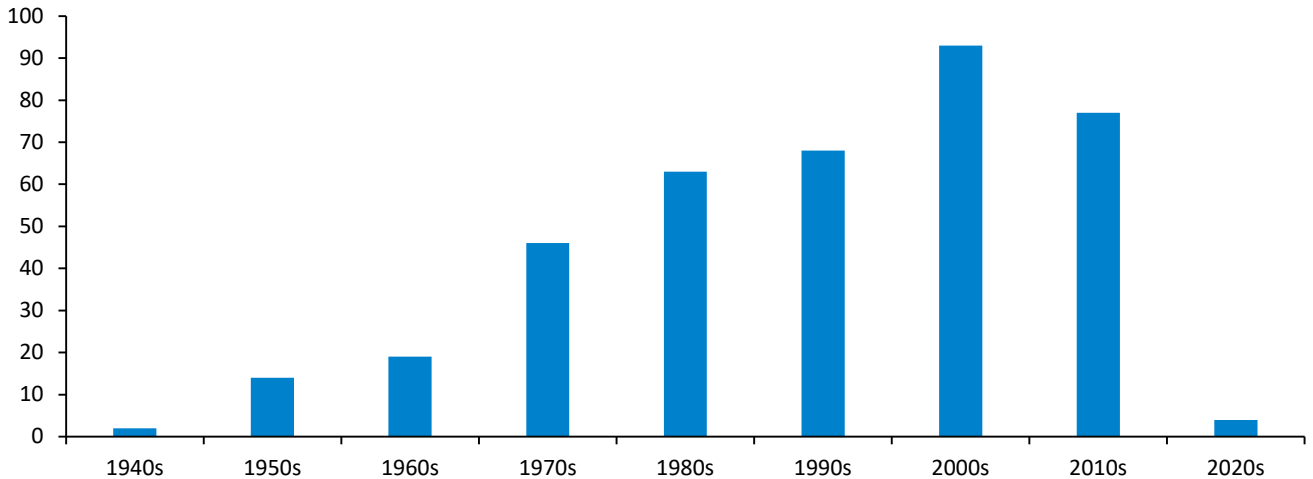

# Geographic Profile – Atlanta Metropolitan Area

*Current as of 10/19/20*

Total MBA/EMBA alumni: 386 (65 are EMBA)  
 Total certificate alumni: 48  
 Total FY21 Reunion Year alumni: 71  
 External Relations and Development liaisons:  
 Alexandra Kennedy: ak3924@gsb.columbia.edu  
 Brenna Sargent: bk2654@gsb.columbia.edu

## Number of Alumni Per Graduation Year