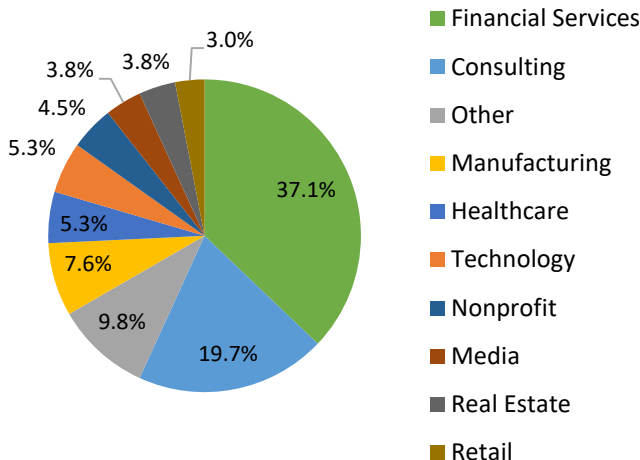

# Geographic Profile – Australia

Current as of 10/14/20

Total MBA/EMBA alumni: 169 (38 are EMBA's)  
 Total certificate alumni: 175  
 Total FY21 Reunion Year alumni: 38  
 External Relations and Development liaisons:  
 Alexandra Kennedy: ak3924@gsb.columbia.edu  
 Board of Overseers members in region: 0

## Geographic Distribution: Ten Most Populous Cities