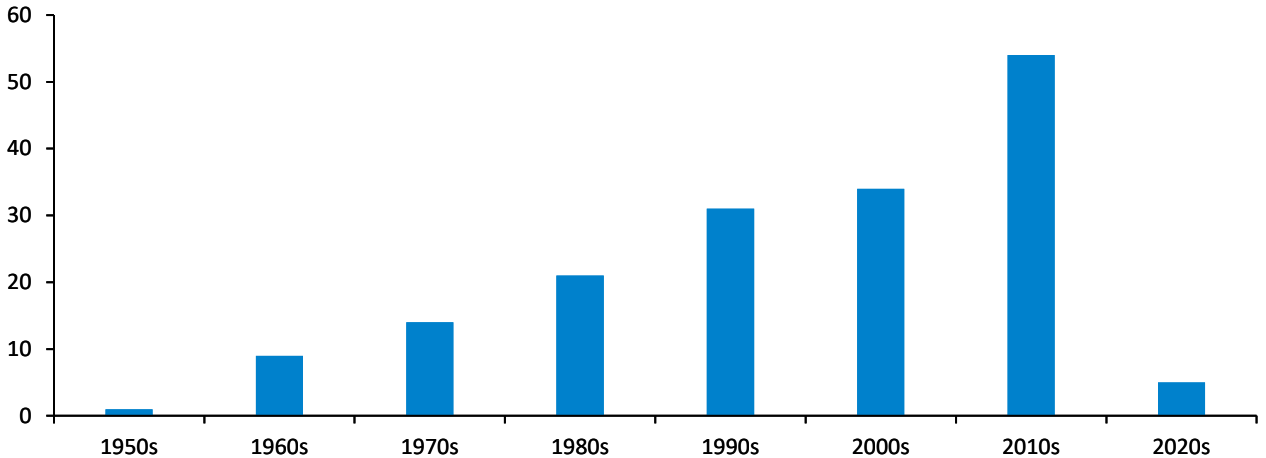

# Geographic Profile – Australia

Current as of 10/14/20

Total MBA/EMBA alumni: 169 (38 are EMBA's)  
 Total certificate alumni: 175  
 Total FY21 Reunion Year alumni: 38  
 External Relations and Development liaisons:  
 Alexandra Kennedy: ak3924@gsb.columbia.edu  
 Board of Overseers members in region: 0

## Number of Alumni Per Graduation Year