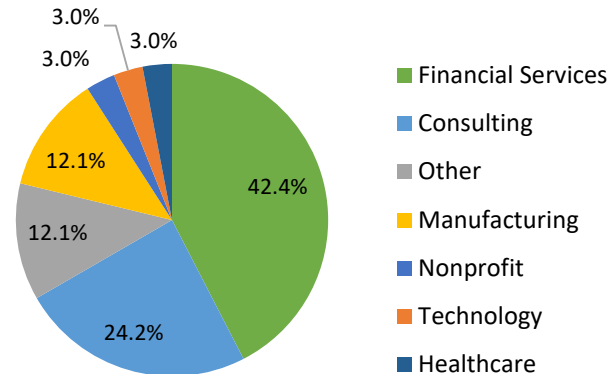

Geographic Profile – Austria

Current as of 10/21/20

Total MBA/EMBA alumni: 39 (9 are EMBA's)
 Total certificate alumni: 13
 Total FY21 Reunion Year alumni: 10
 External Relations and Development liaisons:
 Catherine Gouge: cg3192@gsb.columbia.edu
 Alexandra Kennedy: ak3924@gsb.columbia.edu

Geographic Distribution: Ten Most Populous Cities