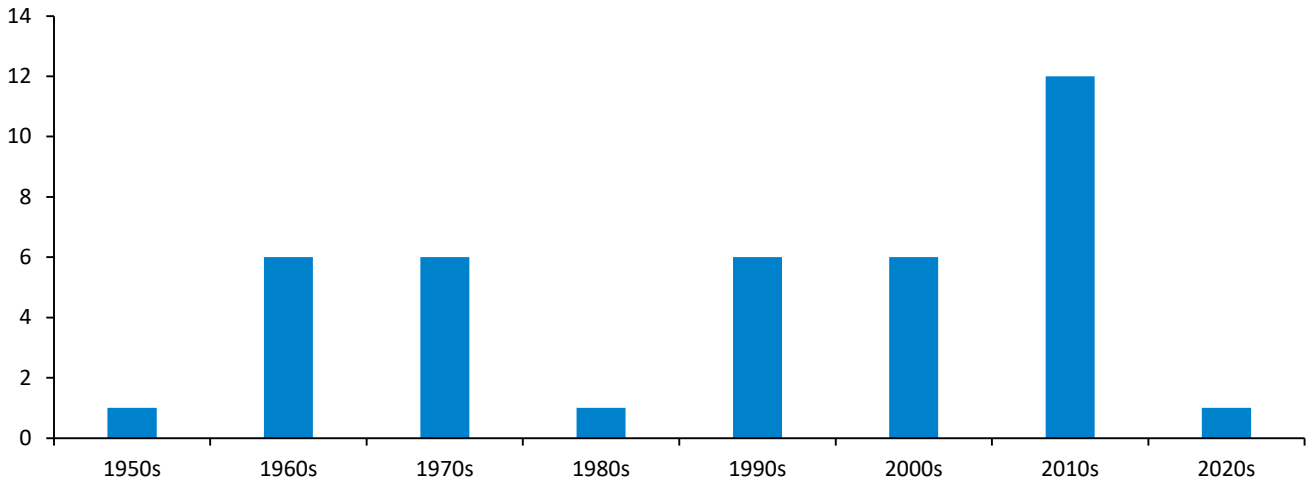

Geographic Profile – Austria

Current as of 10/21/20

Total MBA/EMBA alumni: 39 (9 are EMBA's)
 Total certificate alumni: 13
 Total FY21 Reunion Year alumni: 10
 External Relations and Development liaisons:
 Catherine Gouge: cg3192@gsb.columbia.edu
 Alexandra Kennedy: ak3924@gsb.columbia.edu

Alumni club president:
 Anastasia Gromova-Schneider '18: agromovaschneider18@gsb.columbia.edu
 Board of Overseers members in region: 0

Number of Alumni Per Graduation Year

Employment Breakdown by Industry

Geographic Distribution: Ten Most Populous Cities