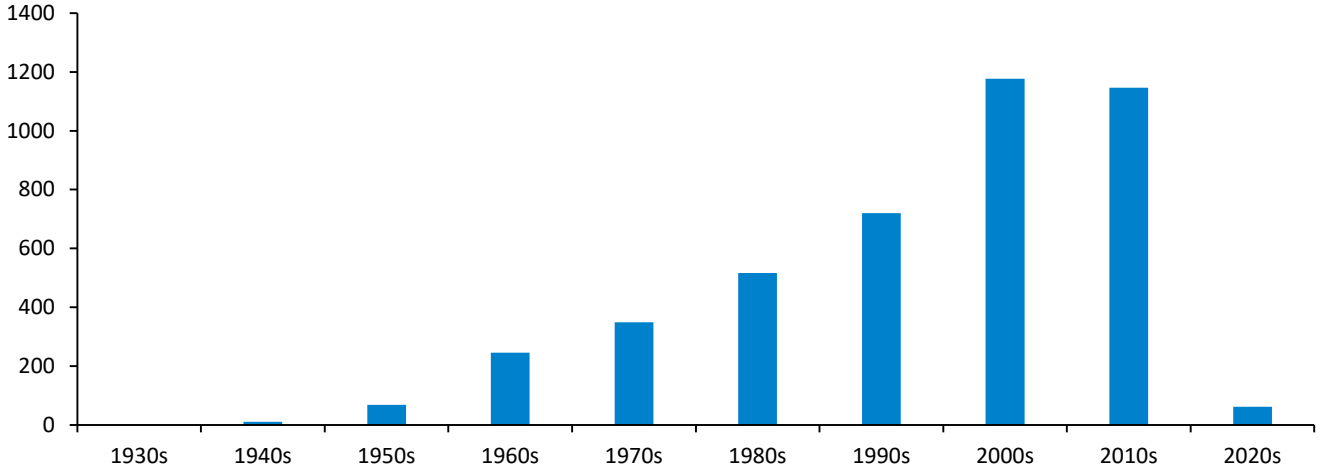

Geographic Profile – California

Current as of 10/16/20

Total MBA/EMBA alumni: 4,295 (949 are EMBA's)

Total certificate alumni: 178

Total FY21 Reunion Year alumni: 915

External Relations and Development liaisons:

Alexandra Kennedy: ak3924@gsb.columbia.edu

Michael Subracko: ms6087@gsb.columbia.edu

Board of Overseers members in region: 5

Andrew F. Barth '85

John K. Martin, Jr. '94

Paulo de Figueiredo Lima '04

Sheldon M. Stone '78

Jamie M. Kern Lima '04

Alumni club presidents:

Jaya Boppana '07: jbobpana07@gsb.columbia.edu (Los Angeles)

Anthony Agoni '89: aagoni89@gsb.columbia.edu (Orange Country)

Alan Hoffmanner '87: ahoffmanner87@gsb.columbia.edu (San Diego)

Christy Ahn '95: cahn95@gsb.columbia.edu (Bay Area)

Matt Austin '16: maustin16@gsb.columbia.edu (Bay Area)

Neal Rickner '12: nrickner12@gsb.columbia.edu (Bay Area)

Whitney Satin '13: wsatin13@gsb.columbia.edu (Bay Area)

Ethan Than '16: tthan16@gsb.columbia.edu (Bay Area)

Number of Alumni Per Graduation Year