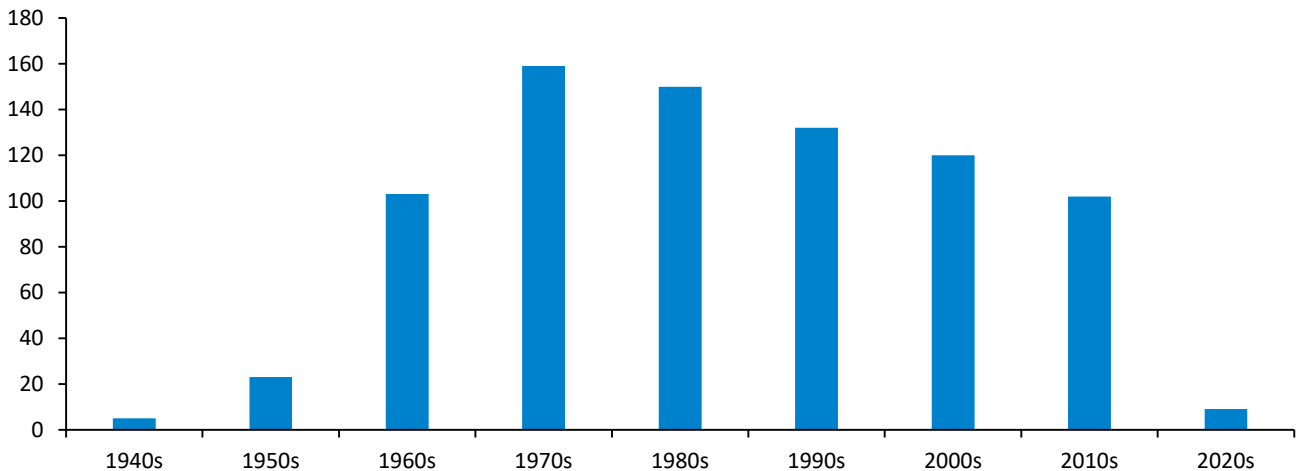

Geographic Profile – North Carolina and South Carolina

Current as of 10/16/20

Total MBA/EMBA alumni: 803 (167 are EMBAAs)
Total certificate alumni: 105
Total FY21 Reunion Year alumni: 174
External Relations and Development liaisons:
Alexandra Kennedy: ak3924@gsb.columbia.edu

Alumni club presidents:
Liz Harrison '12: eharrison12@gsb.columbia.edu (Charlotte, NC)
Jim Scott '94: jscott94@gsb.columbia.edu (Charlotte, NC)
Bill Fields '17: wfields17@gsb.columbia.edu (Research Triangle, NC)
Board of Overseers members in region: 0

Number of Alumni Per Graduation Year