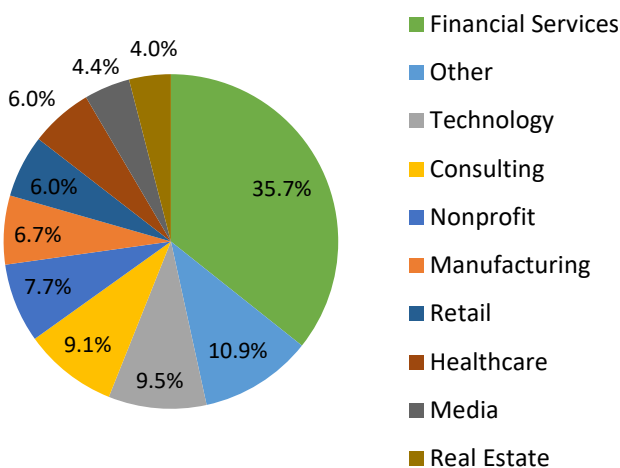

Employment Breakdown by Industry