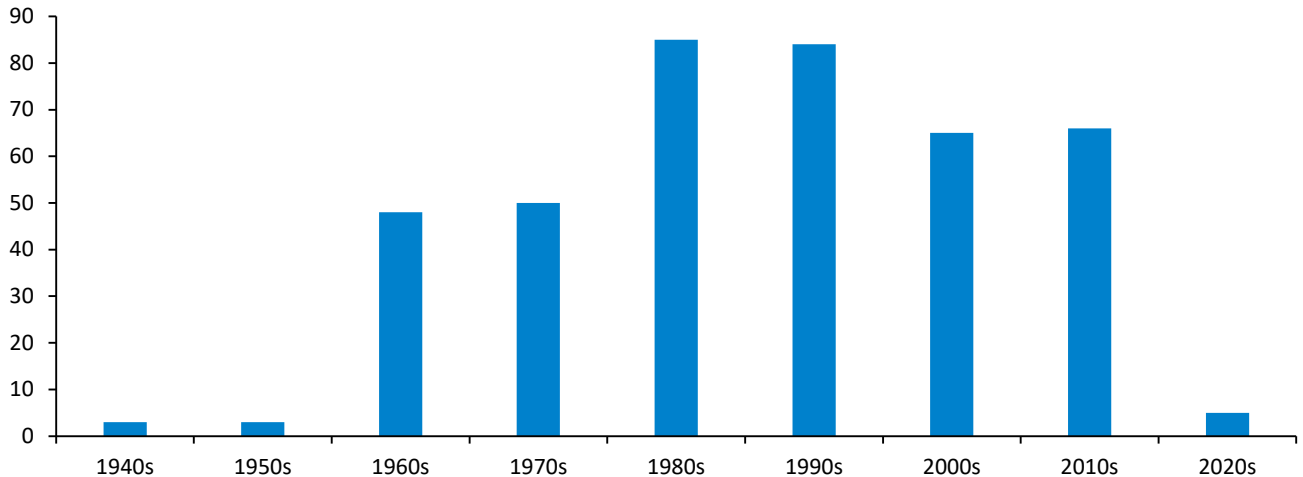

# Geographic Profile – Colorado

*Current as of 10/16/20*

Total MBA/EMBA alumni: 409 (60 are EMBA's)  
 Total certificate alumni: 30  
 Total FY21 Reunion Year alumni: 124  
 External Relations and Development liaisons:  
 Alexandra Kennedy: ak3924@gsb.columbia.edu  
 Michael Subracko: ms6087@gsb.columbia.edu

## Number of Alumni Per Graduation Year