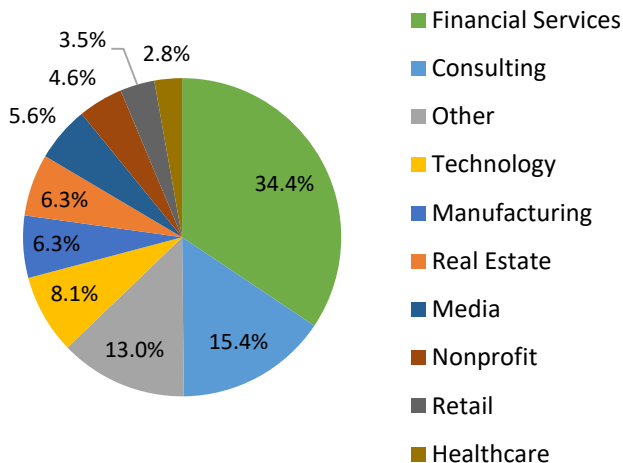

# Geographic Profile – Colorado

*Current as of 10/16/20*

Total MBA/EMBA alumni: 409 (60 are EMBA's)  
 Total certificate alumni: 30  
 Total FY21 Reunion Year alumni: 124  
 External Relations and Development liaisons:  
 Alexandra Kennedy: ak3924@gsb.columbia.edu  
 Michael Subracko: ms6087@gsb.columbia.edu

## Geographic Distribution: Ten Most Populous Cities