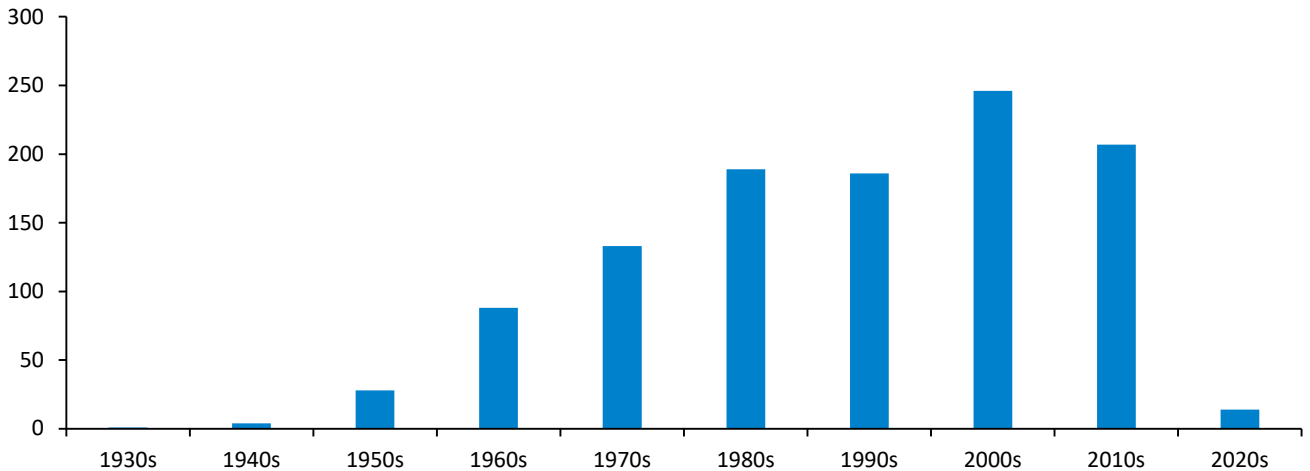

Geographic Profile – Washington, D.C.

Current as of 10/19/20

Total MBA/EMBA alumni: 1,096 (179 are EMBA's)

Total certificate alumni: 41

Total FY21 Reunion Year alumni: 226

External Relations and Development liaisons:

Employment Breakdown by Industry

Geographic Distribution: Ten Most Populous Cities