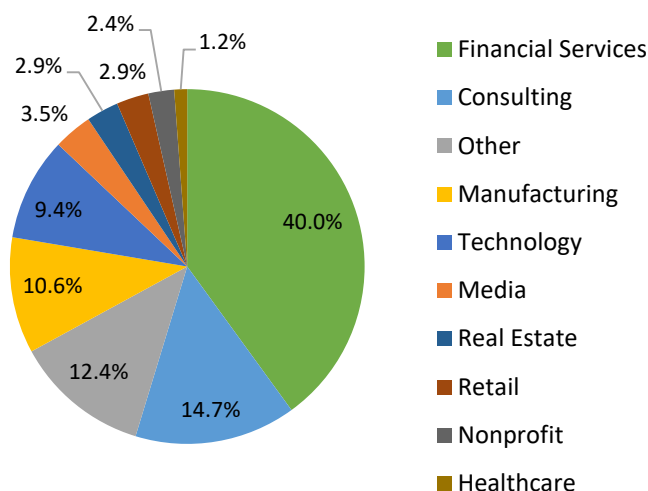

Geographic Profile – Eastern Europe

Current as of 10/19/20

Total MBA/EMBA alumni: 207 (110 are EMBA)
 Total certificate alumni: 58
 Total FY20 Reunion Year alumni: 40
 External Relations and Development liaisons:
 Catherine Gouge: cg3192@gsb.columbia.edu
 Alexandra Kennedy: ak3924@gsb.columbia.edu

Number of Alumni Per Graduation Year

Employment Breakdown by Industry

Geographic Distribution: Ten Most Populous Cities