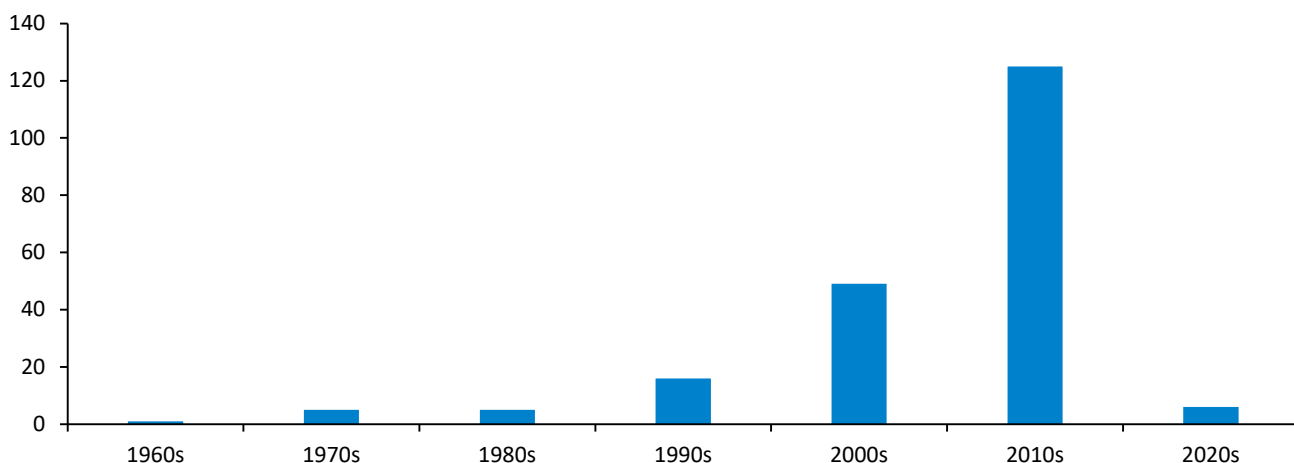

Geographic Profile – Eastern Europe

Current as of 10/19/20

Total MBA/EMBA alumni: 207 (110 are EMBA)
Total certificate alumni: 58
Total FY20 Reunion Year alumni: 40
External Relations and Development liaisons:
Catherine Gouge: cg3192@gsb.columbia.edu
Alexandra Kennedy: ak3924@gsb.columbia.edu

Alumni club presidents:
Viktor Hanzlik '11: vhanzlik11@gsb.columbia.edu (Czech Republic)
Laszlo Czirjak '86: lczirjak86@gsb.columbia.edu (Hungary)
Elena Ershova '12: eershova12@london.columbia.edu (Russia)
Board of Overseers members in region: 0

Number of Alumni Per Graduation Year