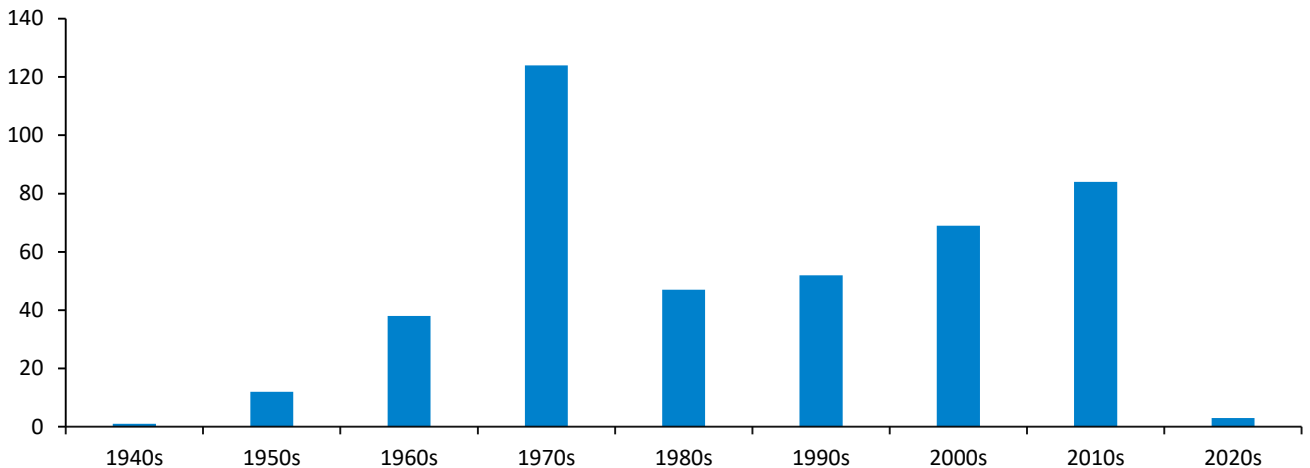

Geographic Profile – France

Current as of 10/15/20

Total MBA/EMBA alumni: 430 (77 are EMBAAs)
Total certificate alumni: 71
Total FY21 Reunion Year alumni: 92
External Relations and Development liaisons:
Catherine Gouge: cg3192@gsb.columbia.edu
Alexandra Kennedy: ak3924@gsb.columbia.edu

Alumni club presidents:
Jobic de Calan '09: jdecalan09@gsb.columbia.edu
Benoit Parizet '09: bparizet09@gsb.columbia.edu
Board of Overseers members in region: 1
Patrick Combes '78

Number of Alumni Per Graduation Year