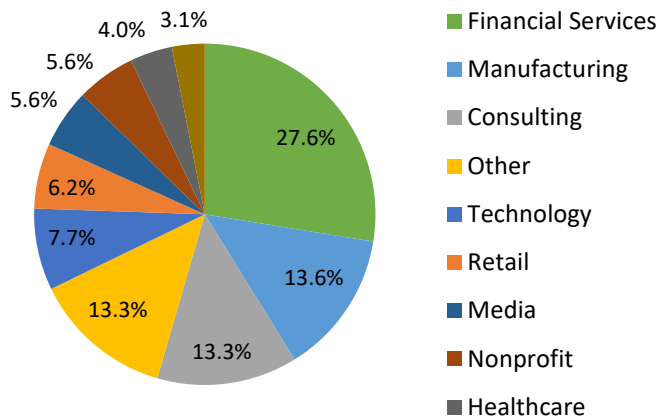

Geographic Profile – France

Current as of 10/15/20

Total MBA/EMBA alumni: 430 (77 are EMBAAs)
 Total certificate alumni: 71
 Total FY21 Reunion Year alumni: 92
 External Relations and Development liaisons:
 Catherine Gouge: cg3192@gsb.columbia.edu
 Alexandra Kennedy: ak3924@gsb.columbia.edu

Employment Breakdown by Industry

Geographic Distribution: Ten Most Populous Cities