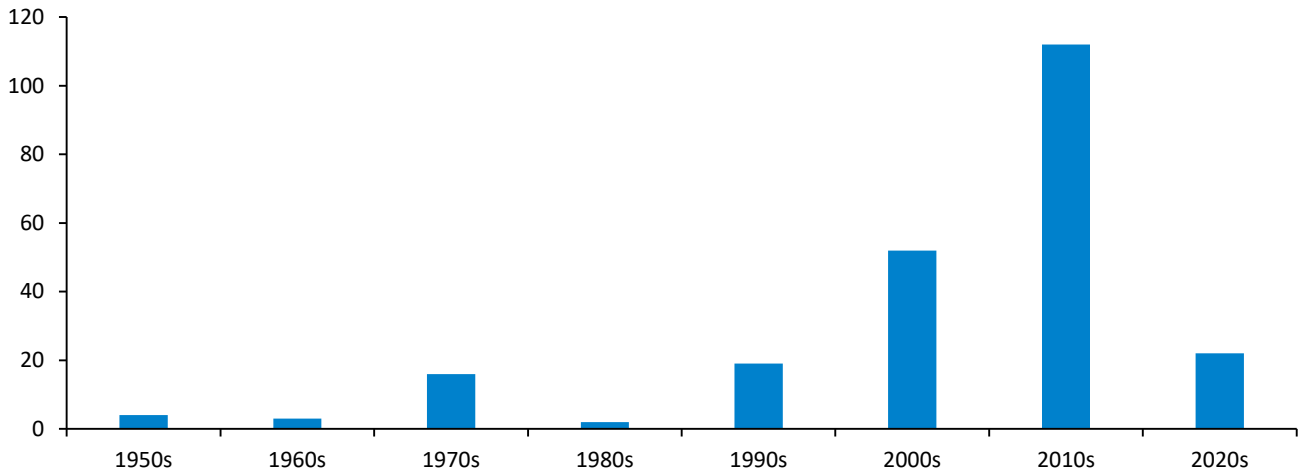

Geographic Profile – India

Current as of 10/15/20

Total MBA/EMBA alumni: 230 (36 are EMBA's)
Total certificate alumni: 204
Total FY21 Reunion Year alumni: 66
External Relations and Development liaisons:
Beth Brown: eb2922@gsb.columbia.edu
Alexandra Kennedy: ak3924@gsb.columbia.edu
Board of Overseers members in region: 1
Nand Khemka '55

Alumni club presidents:
Vivek Bansal '00: vbansal00@gsb.columbia.edu (Delhi)
Nandini Garg '19: ngarg18@gsb.columbia.edu (Delhi)
Tina Saighal '01: tsaighal01@gsb.columbia.edu (Delhi)
Sridhar Anand '10: sanand10@gsb.columbia.edu (Mumbai)
Rithvik Hegde '10: rhegde@gsb.columbia.edu (Mumbai)

Number of Alumni Per Graduation Year