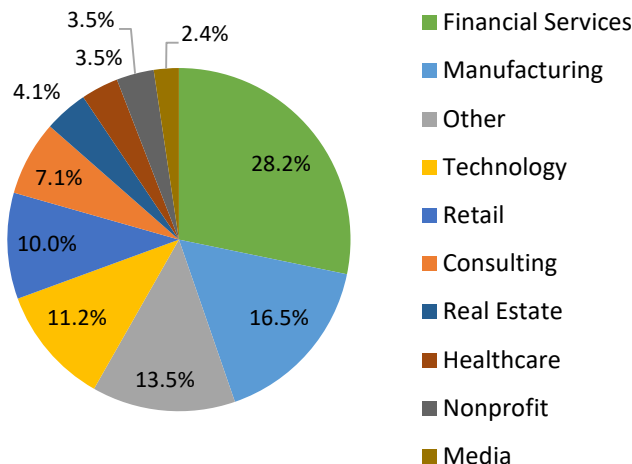

Employment Breakdown by Industry