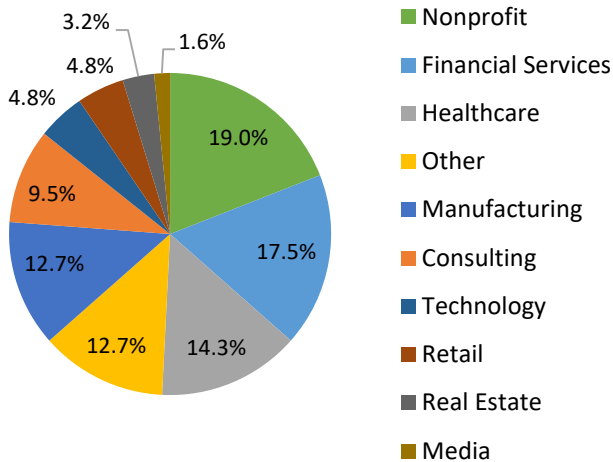

Geographic Profile – Indiana

Current as of 10/16/20

Total MBA/EMBA alumni: 77 (12 are EMBA's)
 Total certificate alumni: 20
 Total FY21 Reunion Year alumni: 15
 External Relations and Development liaisons:
 Alexandra Kennedy: ak3924@gsb.columbia.edu

Geographic Distribution: Ten Most Populous Cities