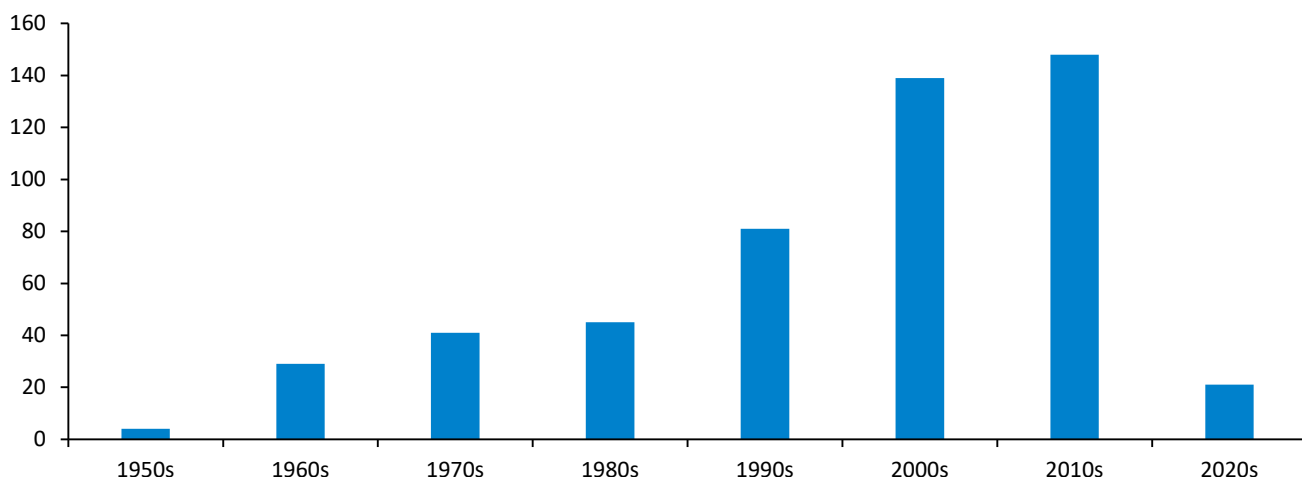

Geographic Profile – Middle East

Current as of 10/19/20

Total MBA/EMBA alumni: 508 (77 are EMBAAs)
Total certificate alumni: 210
Total FY21 Reunion Year alumni: 117
External Relations and Development liaisons:
Alexandra Kennedy: ak3924@gsb.columbia.edu
Brenna Sargent: bk2654@gsb.columbia.edu
Board of Overseers members in region: 0

Alumni club presidents:
Ed Frank '84: efrank84@gsb.columbia.edu (Israel)
Tomer Goldberg '13: tgoldberg13@gsb.columbia.edu (Israel)
Daniella Perlestein '06: dperlestein06@gsb.columbia.edu (Israel)
Ron Plotkin '86: rplotkin86@gsb.columbia.edu (Israel)
Johnny Yaacoub '16: jyaacoub16@gsb.columbia.edu (Lebanon)
Faraan Irfan '19: firfan19@hku.columbia.london.edu (Pakistan)
Sohail Gondal '08: sgondal08@gsb.columbia.edu (Saudi Arabia & Bahrain)
Nedim Olcer '82: nolcer82@gsb.columbia.edu (Turkey)
Anna Schebsdat '16: aschebsdat@gsb.columbia.edu (UAE)

Number of Alumni Per Graduation Year