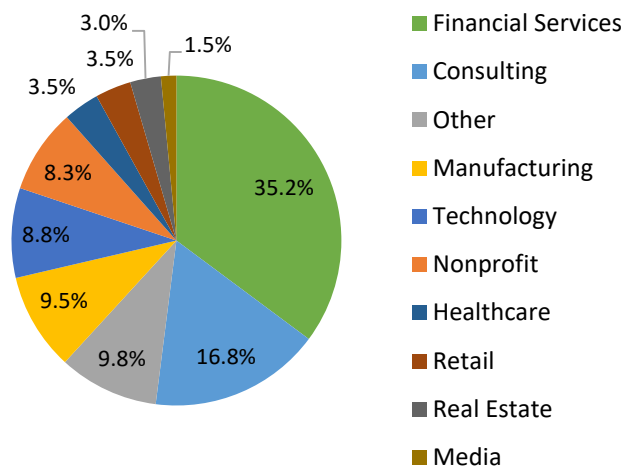

Employment Breakdown by Industry