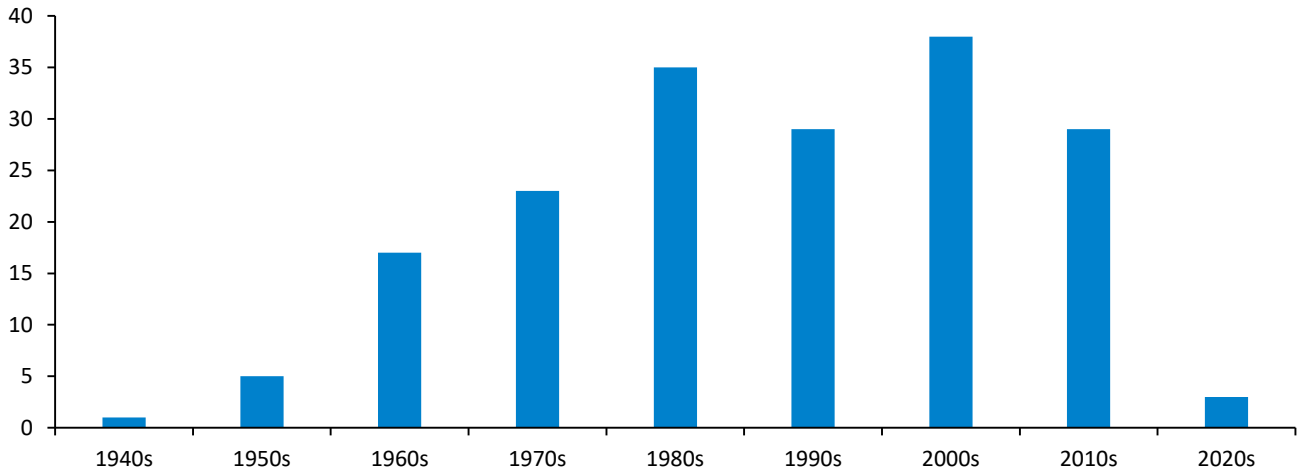

Geographic Profile – Minnesota

Current as of 10/16/20

Total MBA/EMBA alumni: 180 (25 are EMBA's)
Total certificate alumni: 26
Total FY21 Reunion Year alumni: 33
External Relations and Development liaisons:
Alexandra Kennedy: ak3924@gsb.columbia.edu

Alumni club presidents:
Steffen Meyer '08: smeyer08@gsb.columbia.edu
Dan Rutman '89: drutman89@gsb.columbia.edu
Board of Overseers members in region: 0

Number of Alumni Per Graduation Year