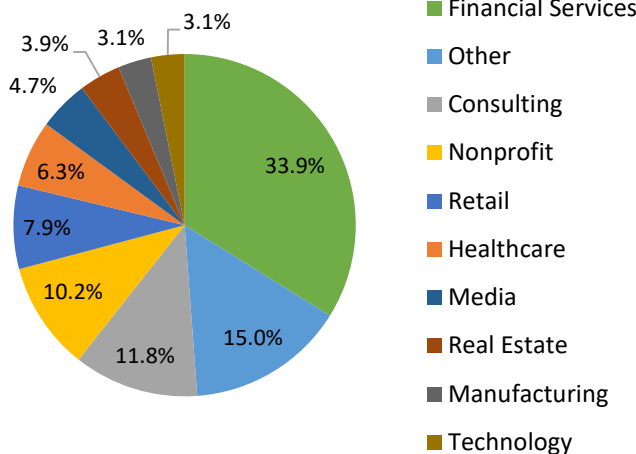

Geographic Profile – Minnesota

Current as of 10/16/20

Total MBA/EMBA alumni: 180 (25 are EMBA's)
 Total certificate alumni: 26
 Total FY21 Reunion Year alumni: 33
 External Relations and Development liaisons:
 Alexandra Kennedy: ak3924@gsb.columbia.edu

Geographic Distribution: Ten Most Populous Cities