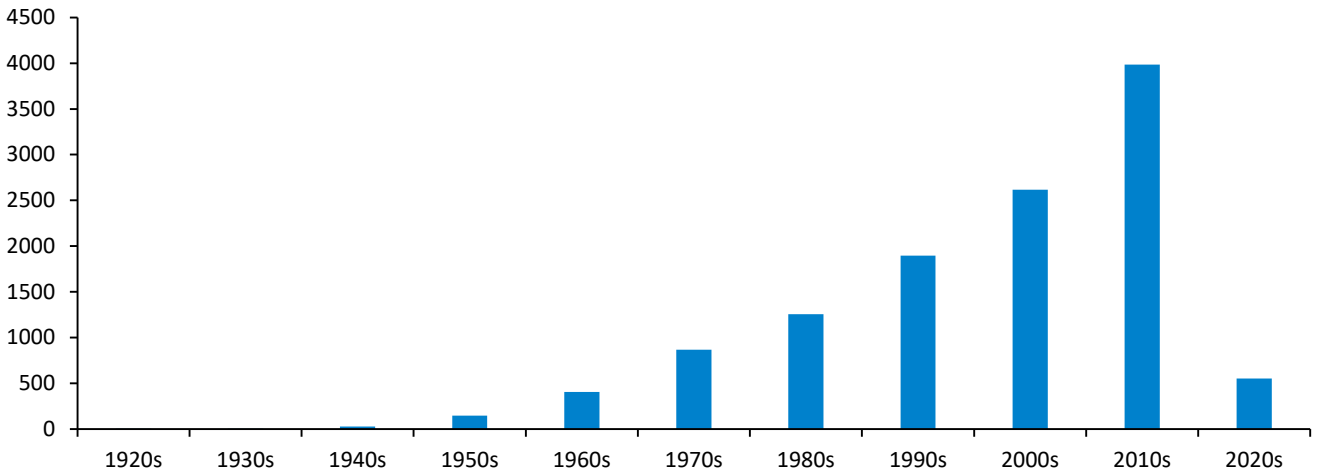

Geographic Profile – New York City

Current as of 10/19/20

Total MBA/EMBA alumni: 11,765 (2,498 are EMBA's)
Total certificate alumni: 738
Total FY21 Reunion Year alumni: 2,668
External Relations and Development liaisons:
Alexandra Kennedy: ak3924@gsb.columbia.edu

Alumni club presidents:
Rekha Patel '92: rpatel92@gsb.columbia.edu (Long Island)
Cleve Langton '74: clangton74@gsb.columbia.edu (New York)
Tom Miele '00: tmiele00@gsb.columbia.edu (New York)
Board of Overseers members in region: 46

Number of Alumni Per Graduation Year