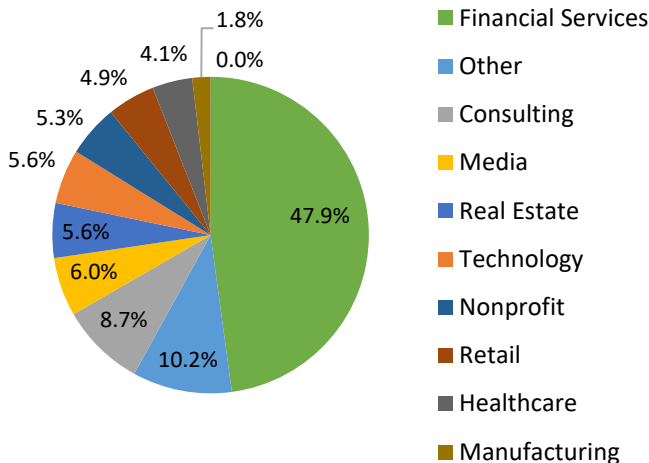

Geographic Profile – New York City

Current as of 10/19/20

Total MBA/EMBA alumni: 11,765 (2,498 are EMBA's)
 Total certificate alumni: 738
 Total FY21 Reunion Year alumni: 2,668
 External Relations and Development liaisons:
 Alexandra Kennedy: ak3924@gsb.columbia.edu

Number of Alumni Per Graduation Year

Employment Breakdown by Industry

Geographic Distribution: Ten Most Populous Areas