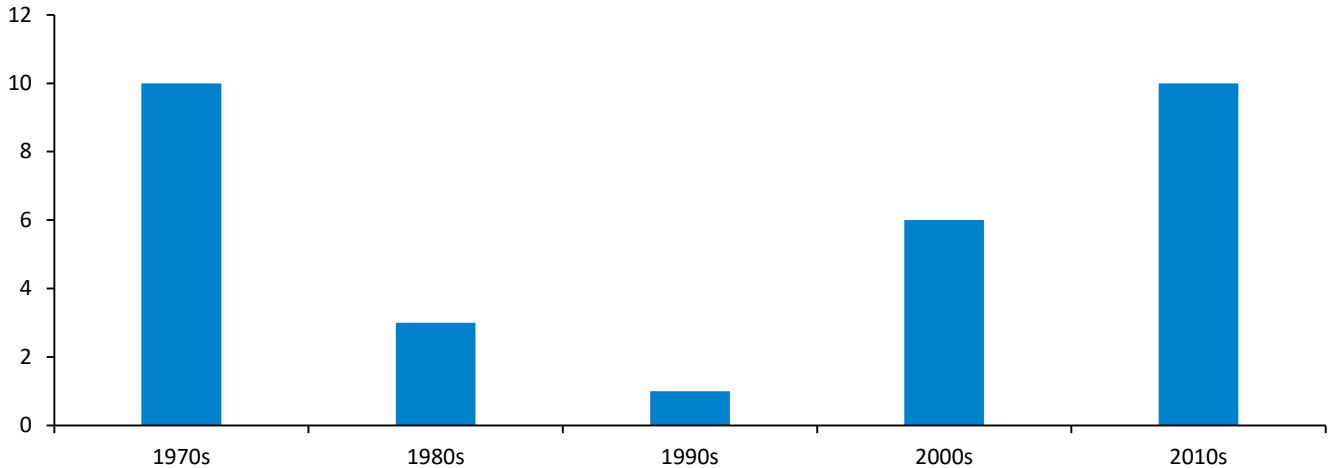

Geographic Profile – Nigeria

Current as of 10/15/20

Total MBA/EMBA alumni: 29 (6 are EMBA's)
Total certificate alumni: 63
Total FY21 Reunion Year alumni: 2
External Relations and Development liaisons:
Alexandra Kennedy: ak3924@gsb.columbia.edu
Brenna Sargent: bk2654@gsb.columbia.edu

Alumni club president:
Osahon Akpata '11: oakpata11@gsb.columbia.edu
Board of Overseers members in region: 0

Number of Alumni Per Graduation Year