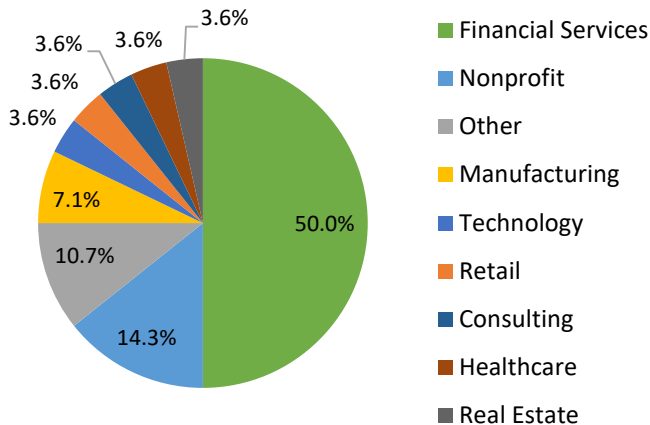

Geographic Profile – Nigeria

Current as of 10/15/20

Total MBA/EMBA alumni: 29 (6 are EMBA's)
 Total certificate alumni: 63
 Total FY21 Reunion Year alumni: 2
 External Relations and Development liaisons:
 Alexandra Kennedy: ak3924@gsb.columbia.edu
 Brenna Sargent: bk2654@gsb.columbia.edu

Alumni club president:
 Osahon Akpata '11: oakpata11@gsb.columbia.edu
 Board of Overseers members in region: 0

Number of Alumni Per Graduation Year

Employment Breakdown by Industry

Geographic Distribution: Ten Most Populous Cities