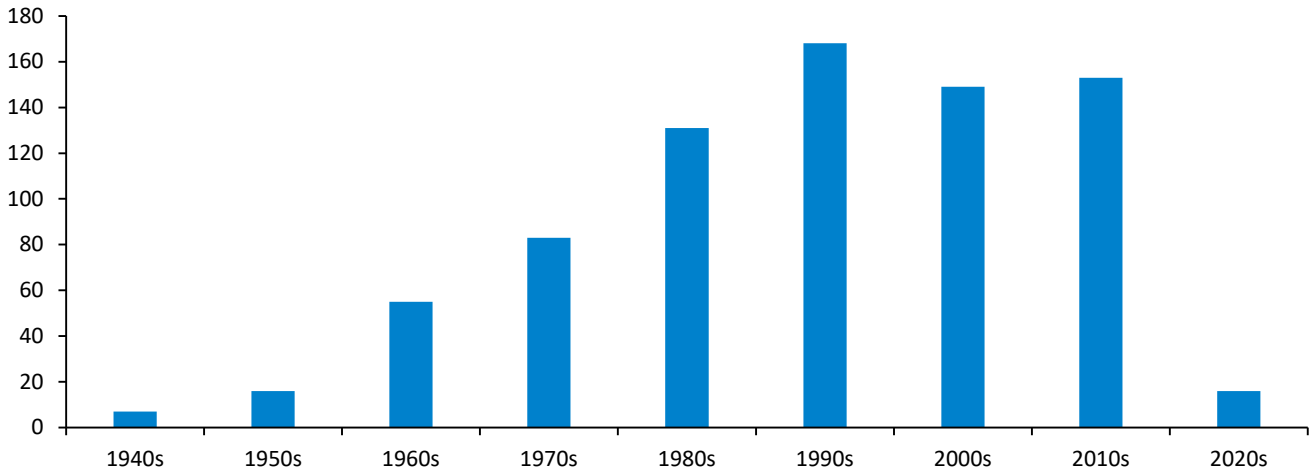

Geographic Profile – Philadelphia Metropolitan Area

Current as of 10/19/20

Total MBA/EMBA alumni: 778 (206 are EMBA's)
Total certificate alumni: 103
Total FY21 Reunion Year alumni: 154
External Relations and Development liaisons:
Catherine Gouge: cg3192@gsb.columbia.edu
Alexandra Kennedy: ak3924@gsb.columbia.edu

Alumni club presidents:
Kane Nakahara '90: knakahara90@gsb.columbia.edu
Richard Selverian '00: rselverian00@gsb.columbia.edu
Board of Overseers members in region: 1
Robert Hayes '95

Number of Alumni Per Graduation Year