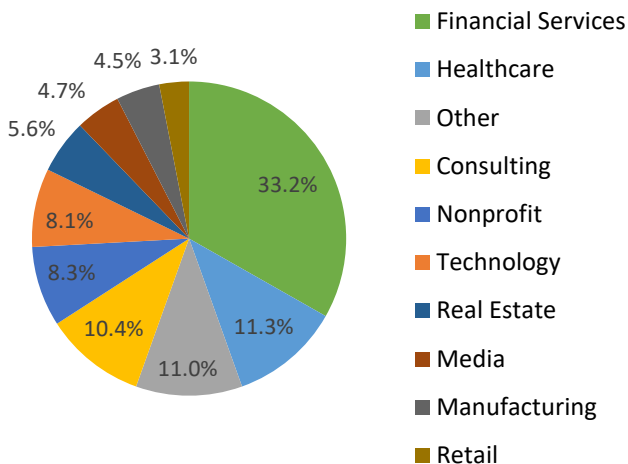

Geographic Profile – Philadelphia Metropolitan Area

Current as of 10/19/20

Total MBA/EMBA alumni: 778 (206 are EMBA's)
 Total certificate alumni: 103
 Total FY21 Reunion Year alumni: 154
 External Relations and Development liaisons:
 Catherine Gouge: cg3192@gsb.columbia.edu
 Alexandra Kennedy: ak3924@gsb.columbia.edu

Employment Breakdown by Industry

Geographic Distribution: Ten Most Populous Cities