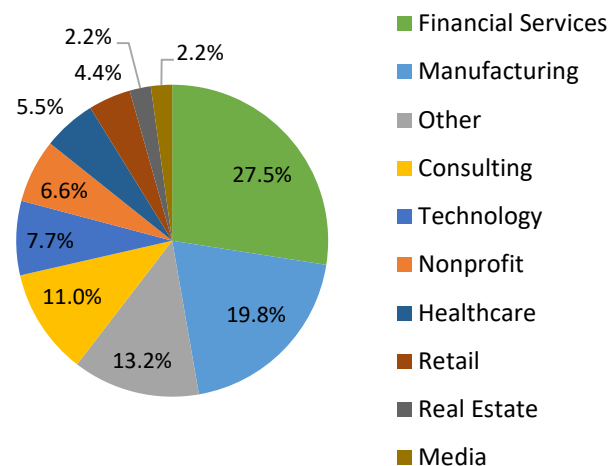

Geographic Profile – Scandinavia

Current as of 10/19/20

Total MBA/EMBA alumni: 112 (25 are EMBAAs)
 Total certificate alumni: 105
 Total FY21 Reunion Year alumni: 19
 External Relations and Development liaisons:
 Catherine Gouge: cg3192@gsb.columbia.edu
 Alexandra Kennedy: ak3924@gsb.columbia.edu

Employment Breakdown by Industry

Geographic Distribution: Ten Most Populous Cities