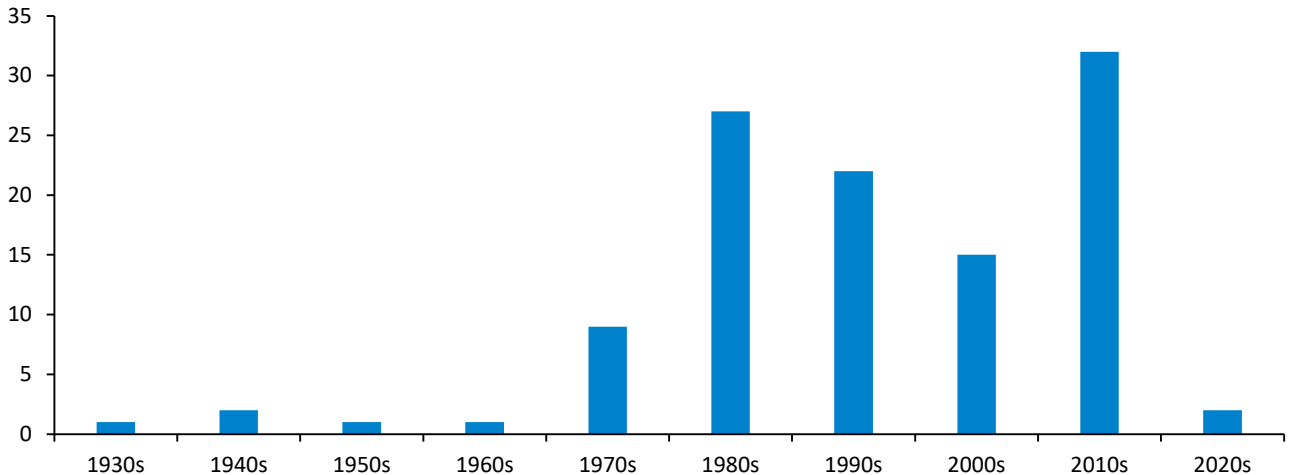

Geographic Profile – Scandinavia

Current as of 10/19/20

Total MBA/EMBA alumni: 112 (25 are EMBAAs)
Total certificate alumni: 105
Total FY21 Reunion Year alumni: 19
External Relations and Development liaisons:
Catherine Gouge: cg3192@gsb.columbia.edu
Alexandra Kennedy: ak3924@gsb.columbia.edu

Alumni club presidents:
Helge Holen '88: hholen88@gsb.columbia.edu (Norway)
Per-Hakan Borjesson '80: pborjesson80@gsb.columbia.edu (Sweden)
Board of Overseers members in region: 0

Number of Alumni Per Graduation Year