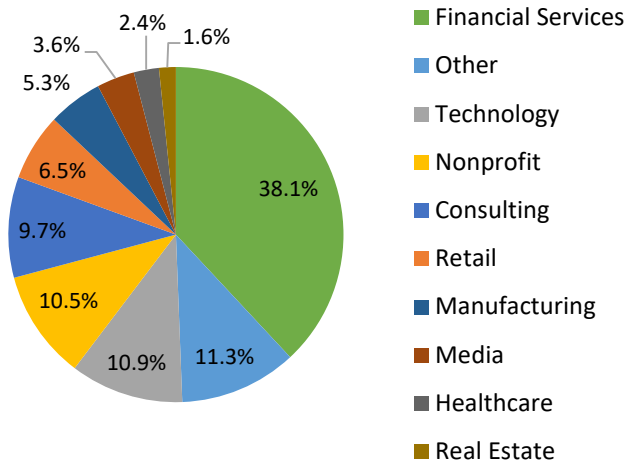

Geographic Profile – South Korea

Current as of 10/15/20

Total MBA/EMBA alumni: 326 (14 are EMBA's)
 Total certificate alumni: 33
 Total FY21 Reunion Year alumni: 73
 External Relations and Development liaisons:
 Beth Brown: eb2922@gsb.columbia.edu
 Alexandra Kennedy: ak3924@gsb.columbia.edu

Alumni club president:
 Robert Yu '03: ryu03@gsb.columbia.edu
 Board of Overseers members in region: 1
 Dong-Bin Shin '81

Number of Alumni Per Graduation Year

Employment Breakdown by Industry

Geographic Distribution: Ten Most Populous Cities