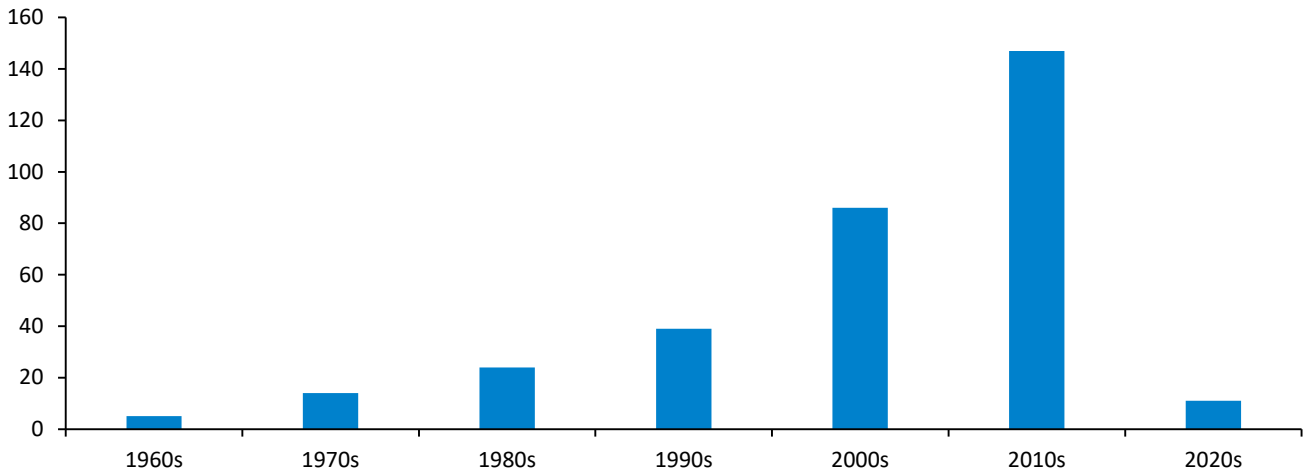

Geographic Profile – South Korea

Current as of 10/15/20

Total MBA/EMBA alumni: 326 (14 are EMBA's)
Total certificate alumni: 33
Total FY21 Reunion Year alumni: 73
External Relations and Development liaisons:
Beth Brown: eb2922@gsb.columbia.edu
Alexandra Kennedy: ak3924@gsb.columbia.edu

Alumni club president:
Robert Yu '03: ryu03@gsb.columbia.edu
Board of Overseers members in region: 1
Dong-Bin Shin '81

Number of Alumni Per Graduation Year