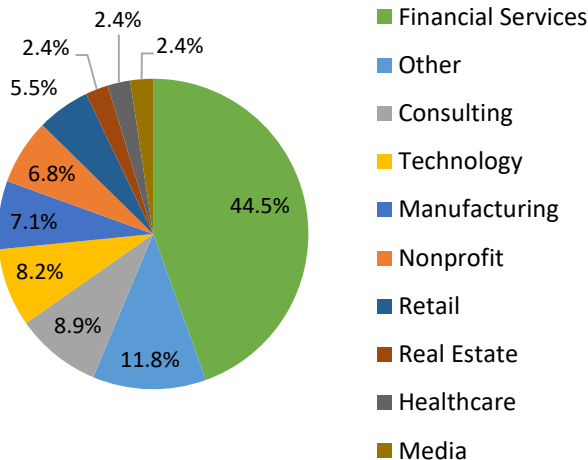

Employment Breakdown by Industry