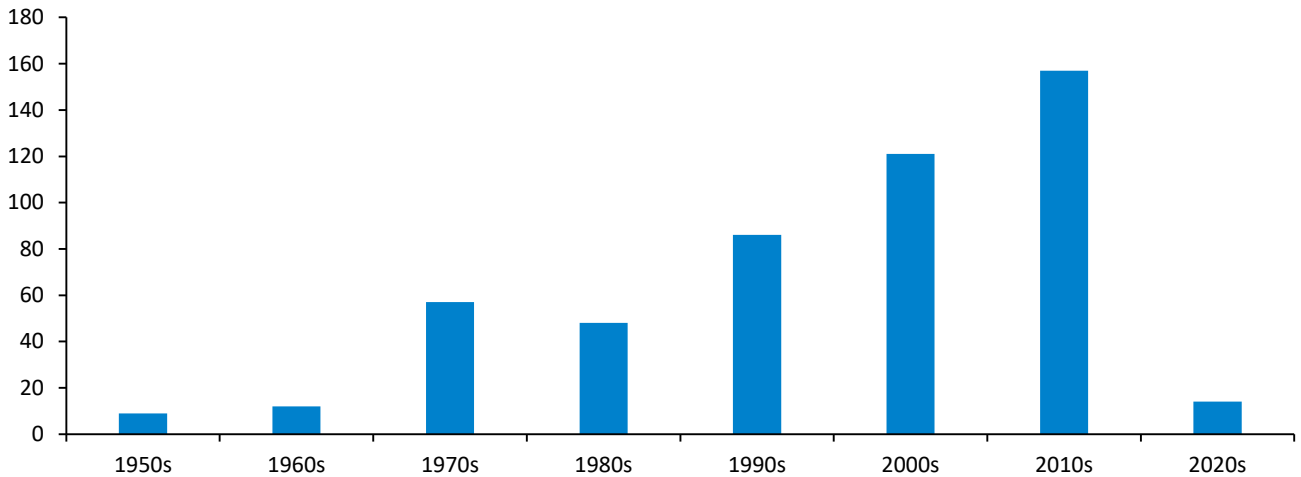

Geographic Profile – Southeast Asia

Current as of 10/19/20

Total MBA/EMBA alumni: 504 (68 are EMBAAs)
Total certificate alumni: 263
Total FY21 Reunion Year alumni: 148
External Relations and Development liaisons:
Beth Brown: eb2922@gsb.columbia.edu
Alexandra Kennedy: ak3924@gsb.columbia.edu
Board of Overseers members in region: 1
Arthur V. Ty '91

Alumni club presidents:
Imran Tayebaly '76: itayebaly76@gsb.columbia.edu (Malaysia)
Alfie Garcia '15: agarcia15@gsb.columbia.edu (Philippines)
Hau Yee Ng-Lo '89: hnglo89@gsb.columbia.edu (Singapore)
Tee-Ming Tsao '83: ttsao83@gsb.columbia.edu (Taiwan)
Pitcha Chaiwichian '14: pchaiwichian14@gsb.columbia.edu (Thailand)
Poompong Tancharoenphol '15: ptancharoenphol15@gsb.columbia.edu (Thailand)
Kanjaraj Tangtatswas '06: ktangtatswas06@gsb.columbia.edu (Thailand)

Number of Alumni Per Graduation Year