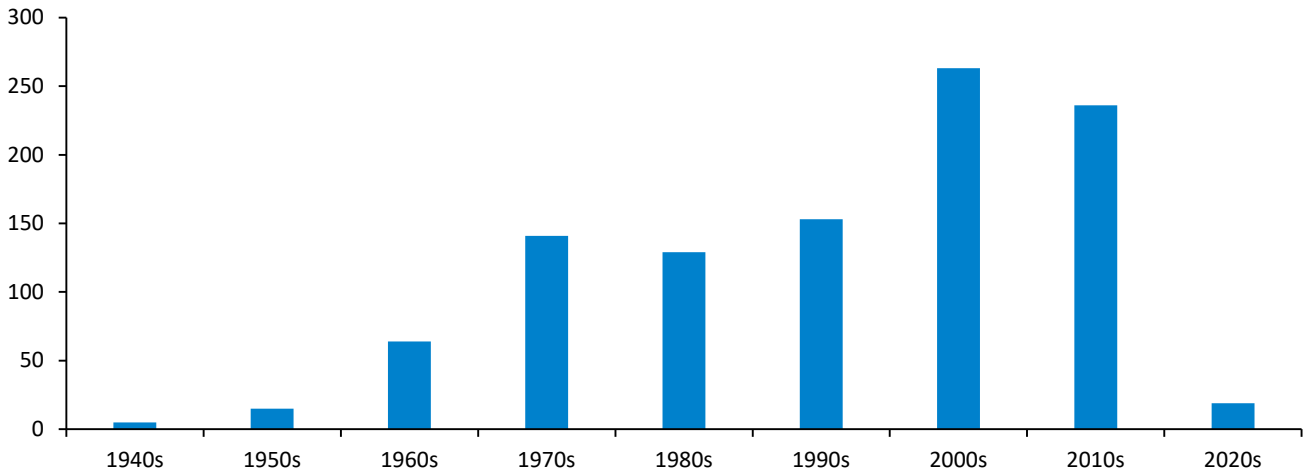

Geographic Profile – Texas

Current as of 10/16/20

Total MBA/EMBA alumni: 1025 (202 are EMBA's)
Total certificate alumni: 155
Total FY21 Reunion Year alumni: 220
External Relations and Development liaisons:
Alexandra Kennedy: ak3924@gsb.columbia.edu
Michael Subracko: ms6087@gsb.columbia.edu

Alumni club presidents:
Matt Fox '02: mfox02@gsb.columbia.edu (Austin)
Robert Boncan '00: rboncan00@gsb.columbia.edu (Dallas)
Dan Carter '07: dcarter07@gsb.columbia.edu (Houston)
Peter Tesarek '89: ptesarek89@gsb.columbia.edu (Houston)
Board of Overseers members in region: 4
Edward J. Heffernan '86 Charles W. Tate '72
James W. Keyes '80 Robert F. Smith '94

Number of Alumni Per Graduation Year