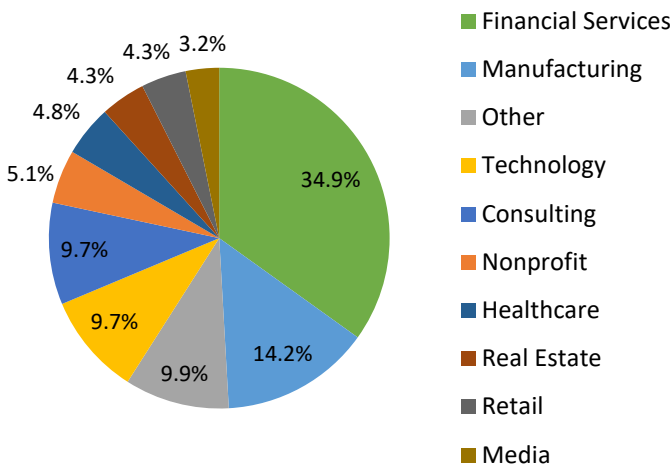

Employment Breakdown by Industry